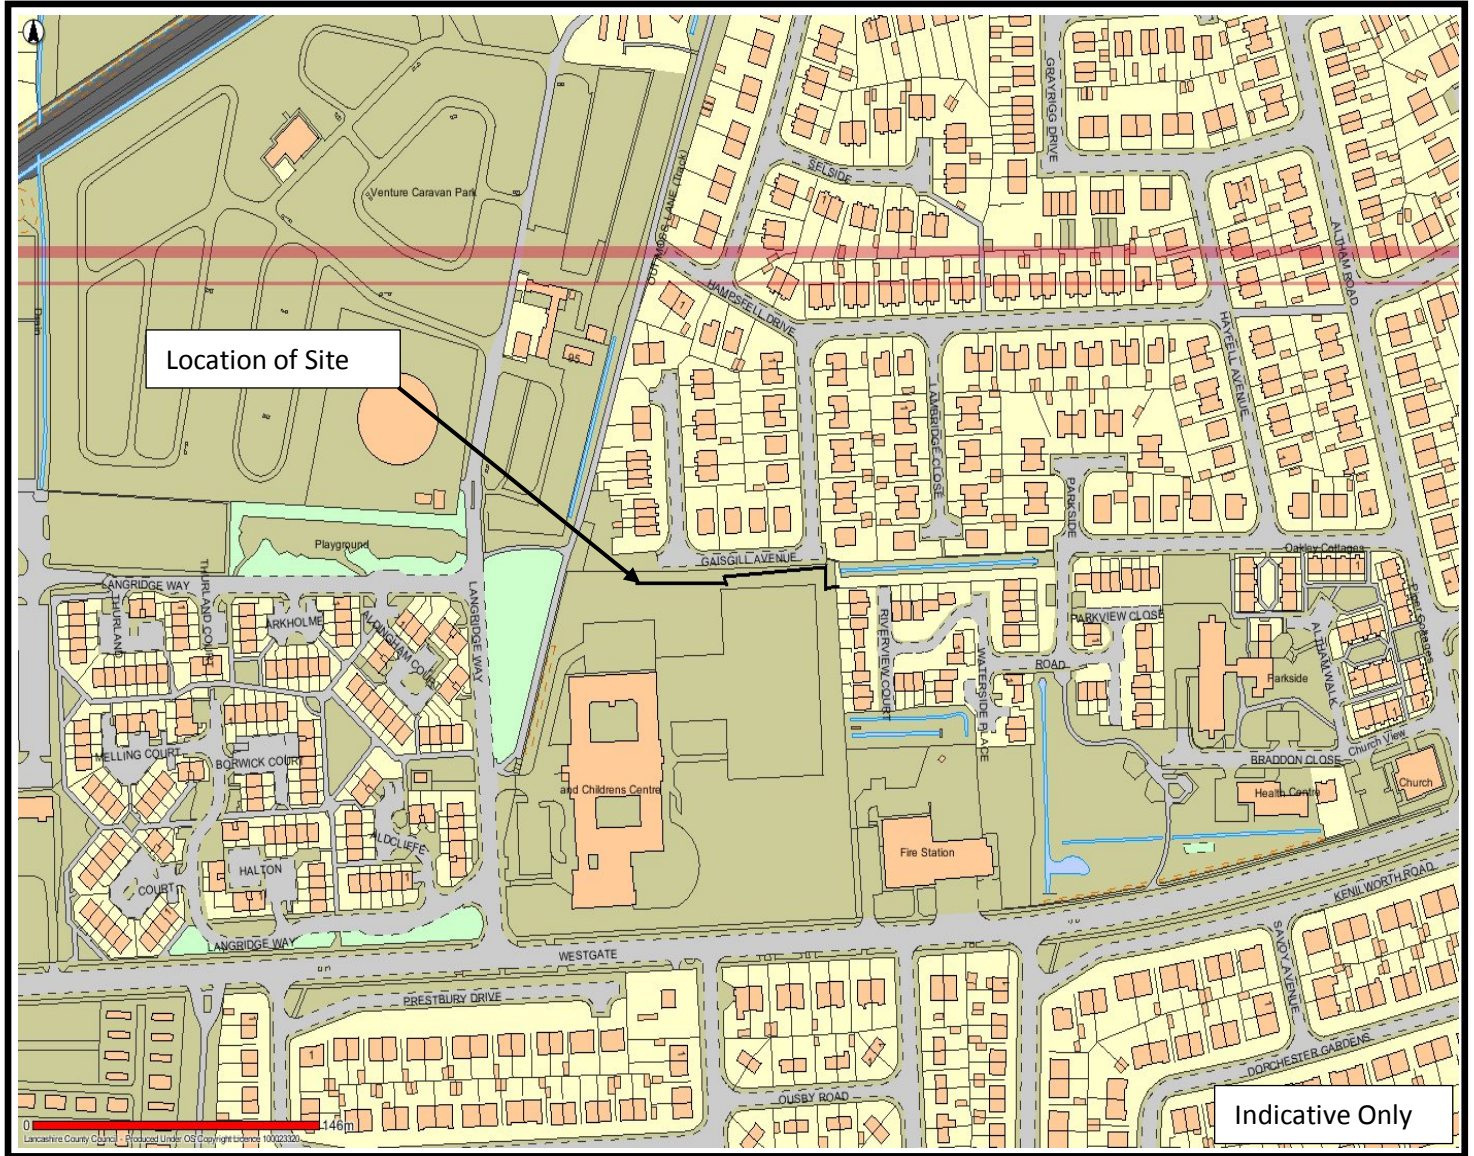

APPLICATION LCC/2016/0092 INSTALLATION OF 2.4M HIGH SECURITY FENCING AND GATE TO GAISGILL AVENUE BOUNDARY OF THE SCHOOL. WESTGATE PRIMARY SCHOOL, LANGRIDGE WAY, MORECAMBE.

This Map is reproduced from Ordnance Survey material with the permission of Ordnance Survey on behalf of the controller of Her Majesty's Stationery Office (C) Crown Copyright. Unauthorised reproduction infringes Crown Copyright and may lead to Prosecution or civil proceedings. Lancashire County Council Licence No. 100023320