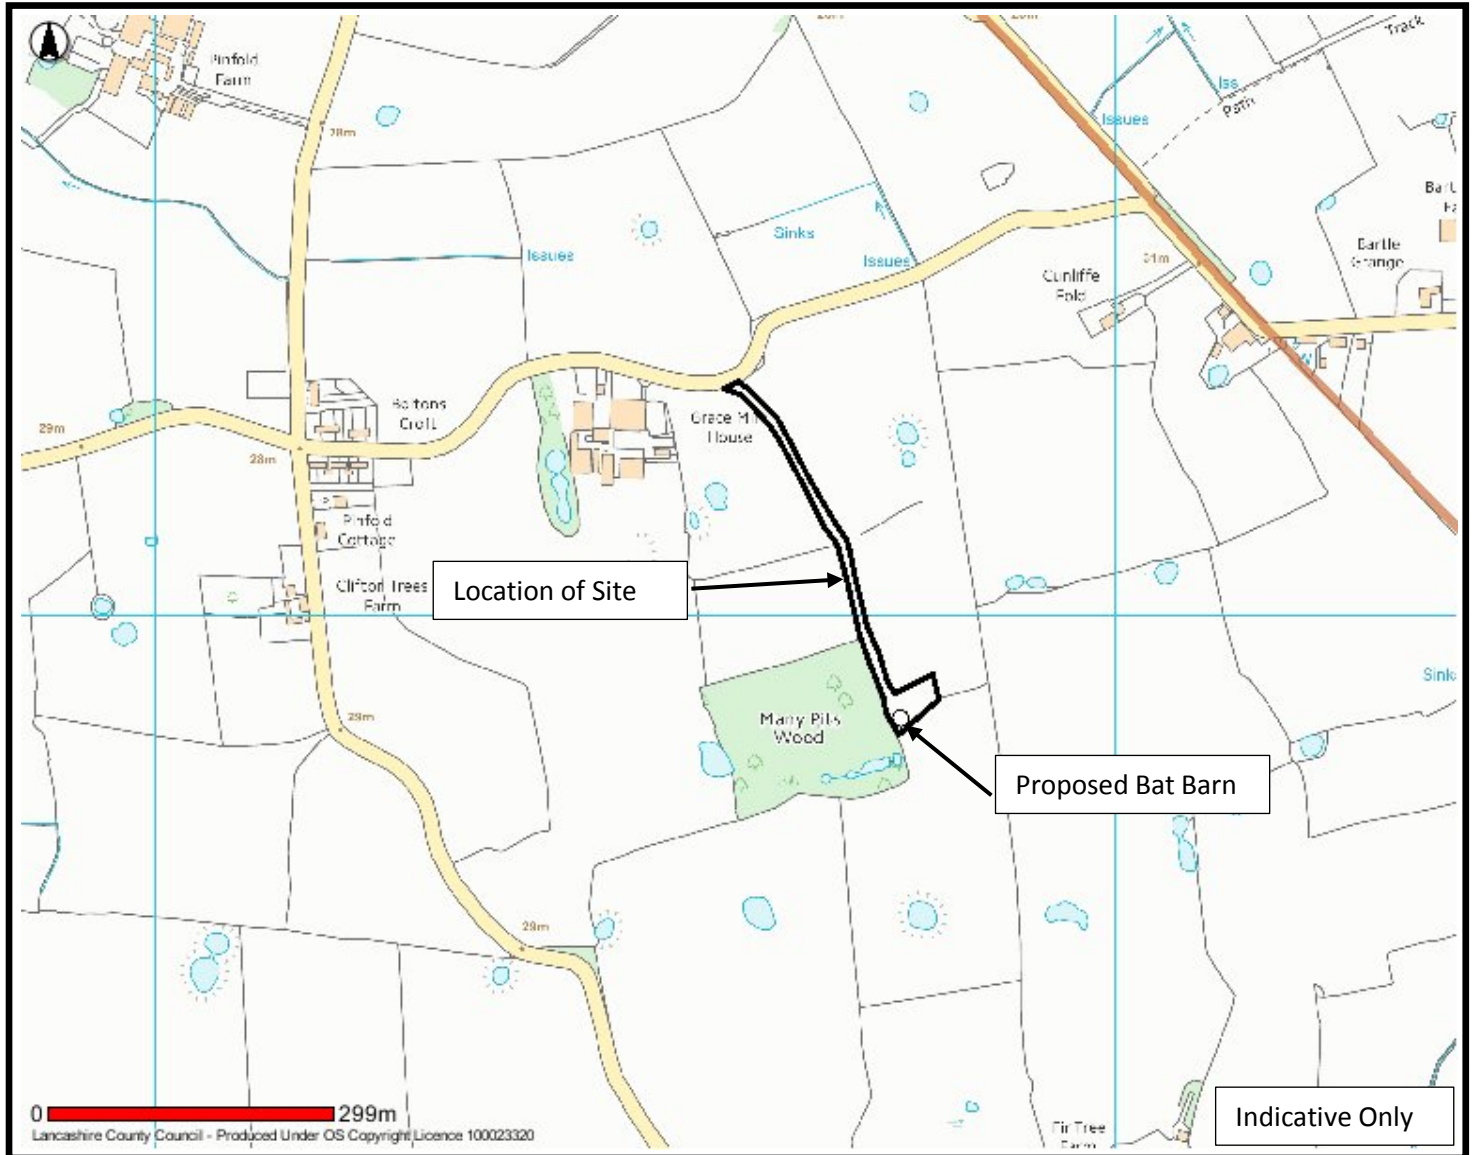

**APPLICATION LCC/2017/0062 CONSTRUCTION OF A NEW BAT BARN  
ADJACENT TO MANY PITS WOOD AT GRACEMIRE FARM, SALWICK TO  
PROVIDE AN ALTERNATIVE ROOST TO CROW LADY FARM. GRACEMIRE  
FARM, TREALES ROAD, NEWTON WITH CLIFTON**

This Map is reproduced from Ordnance Survey material with the permission of Ordnance Survey on behalf of the controller of Her Majesty's Stationery Office (C) Crown Copyright. Unauthorised reproduction infringes Crown Copyright and may lead to Prosecution or civil proceedings. Lancashire County Council Licence No. 100023320