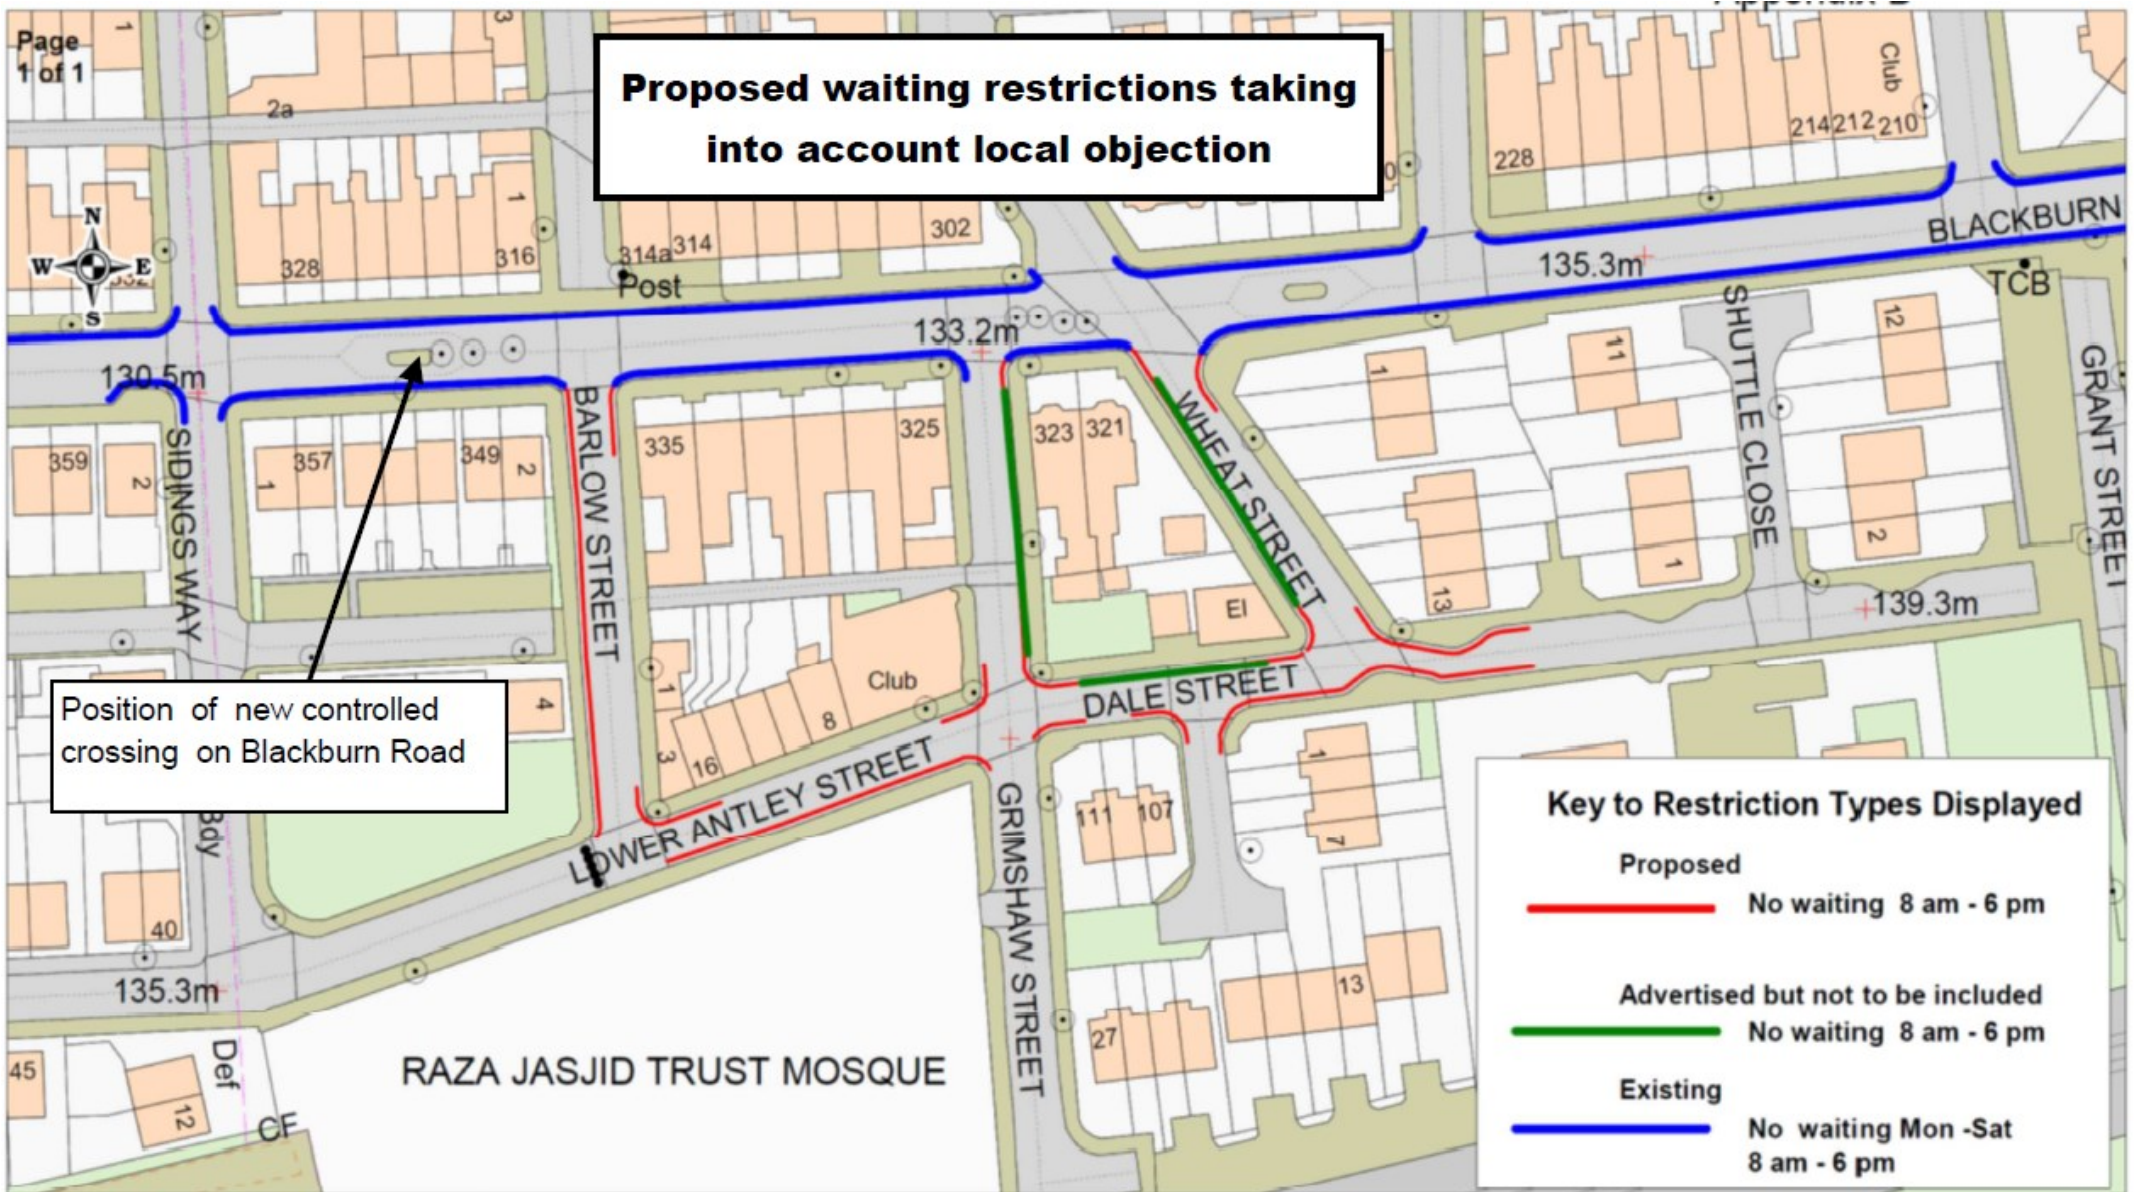

Proposed waiting restrictions taking into account local objection

Position of new controlled crossing on Blackburn Road

Key to Restriction Types Displayed

- **Proposed**
  No waiting 8 am - 6 pm
- **Advertised but not to be included**
  No waiting 8 am - 6 pm
- **Existing**
  No waiting Mon -Sat 8 am - 6 pm