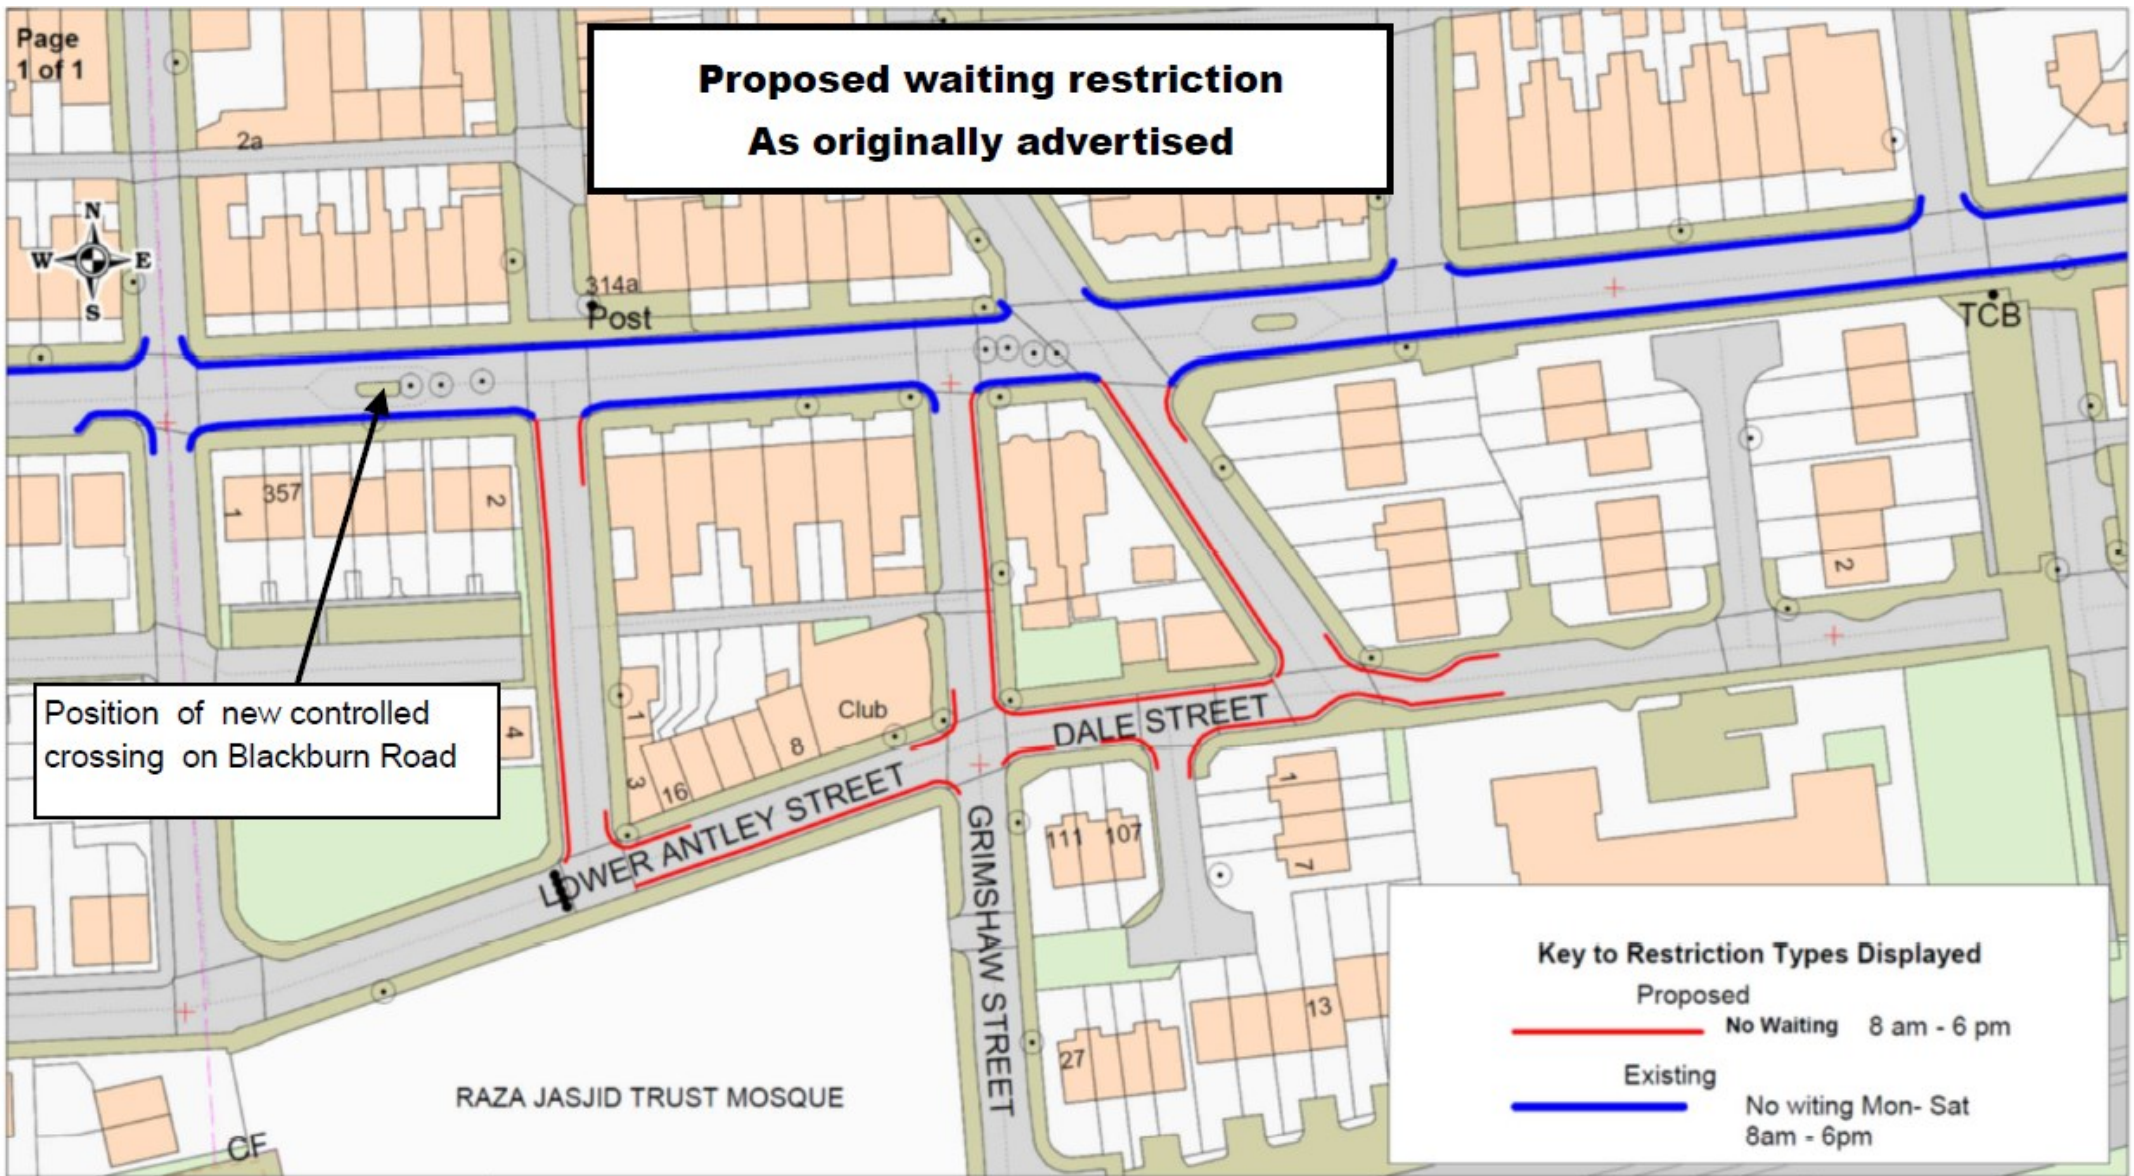

**Proposed waiting restriction
As originally advertised**

Position of new controlled crossing on Blackburn Road

Key to Restriction Types Displayed

Proposed
— No Waiting 8 am - 6 pm

Existing
— No witing Mon- Sat 8am - 6pm