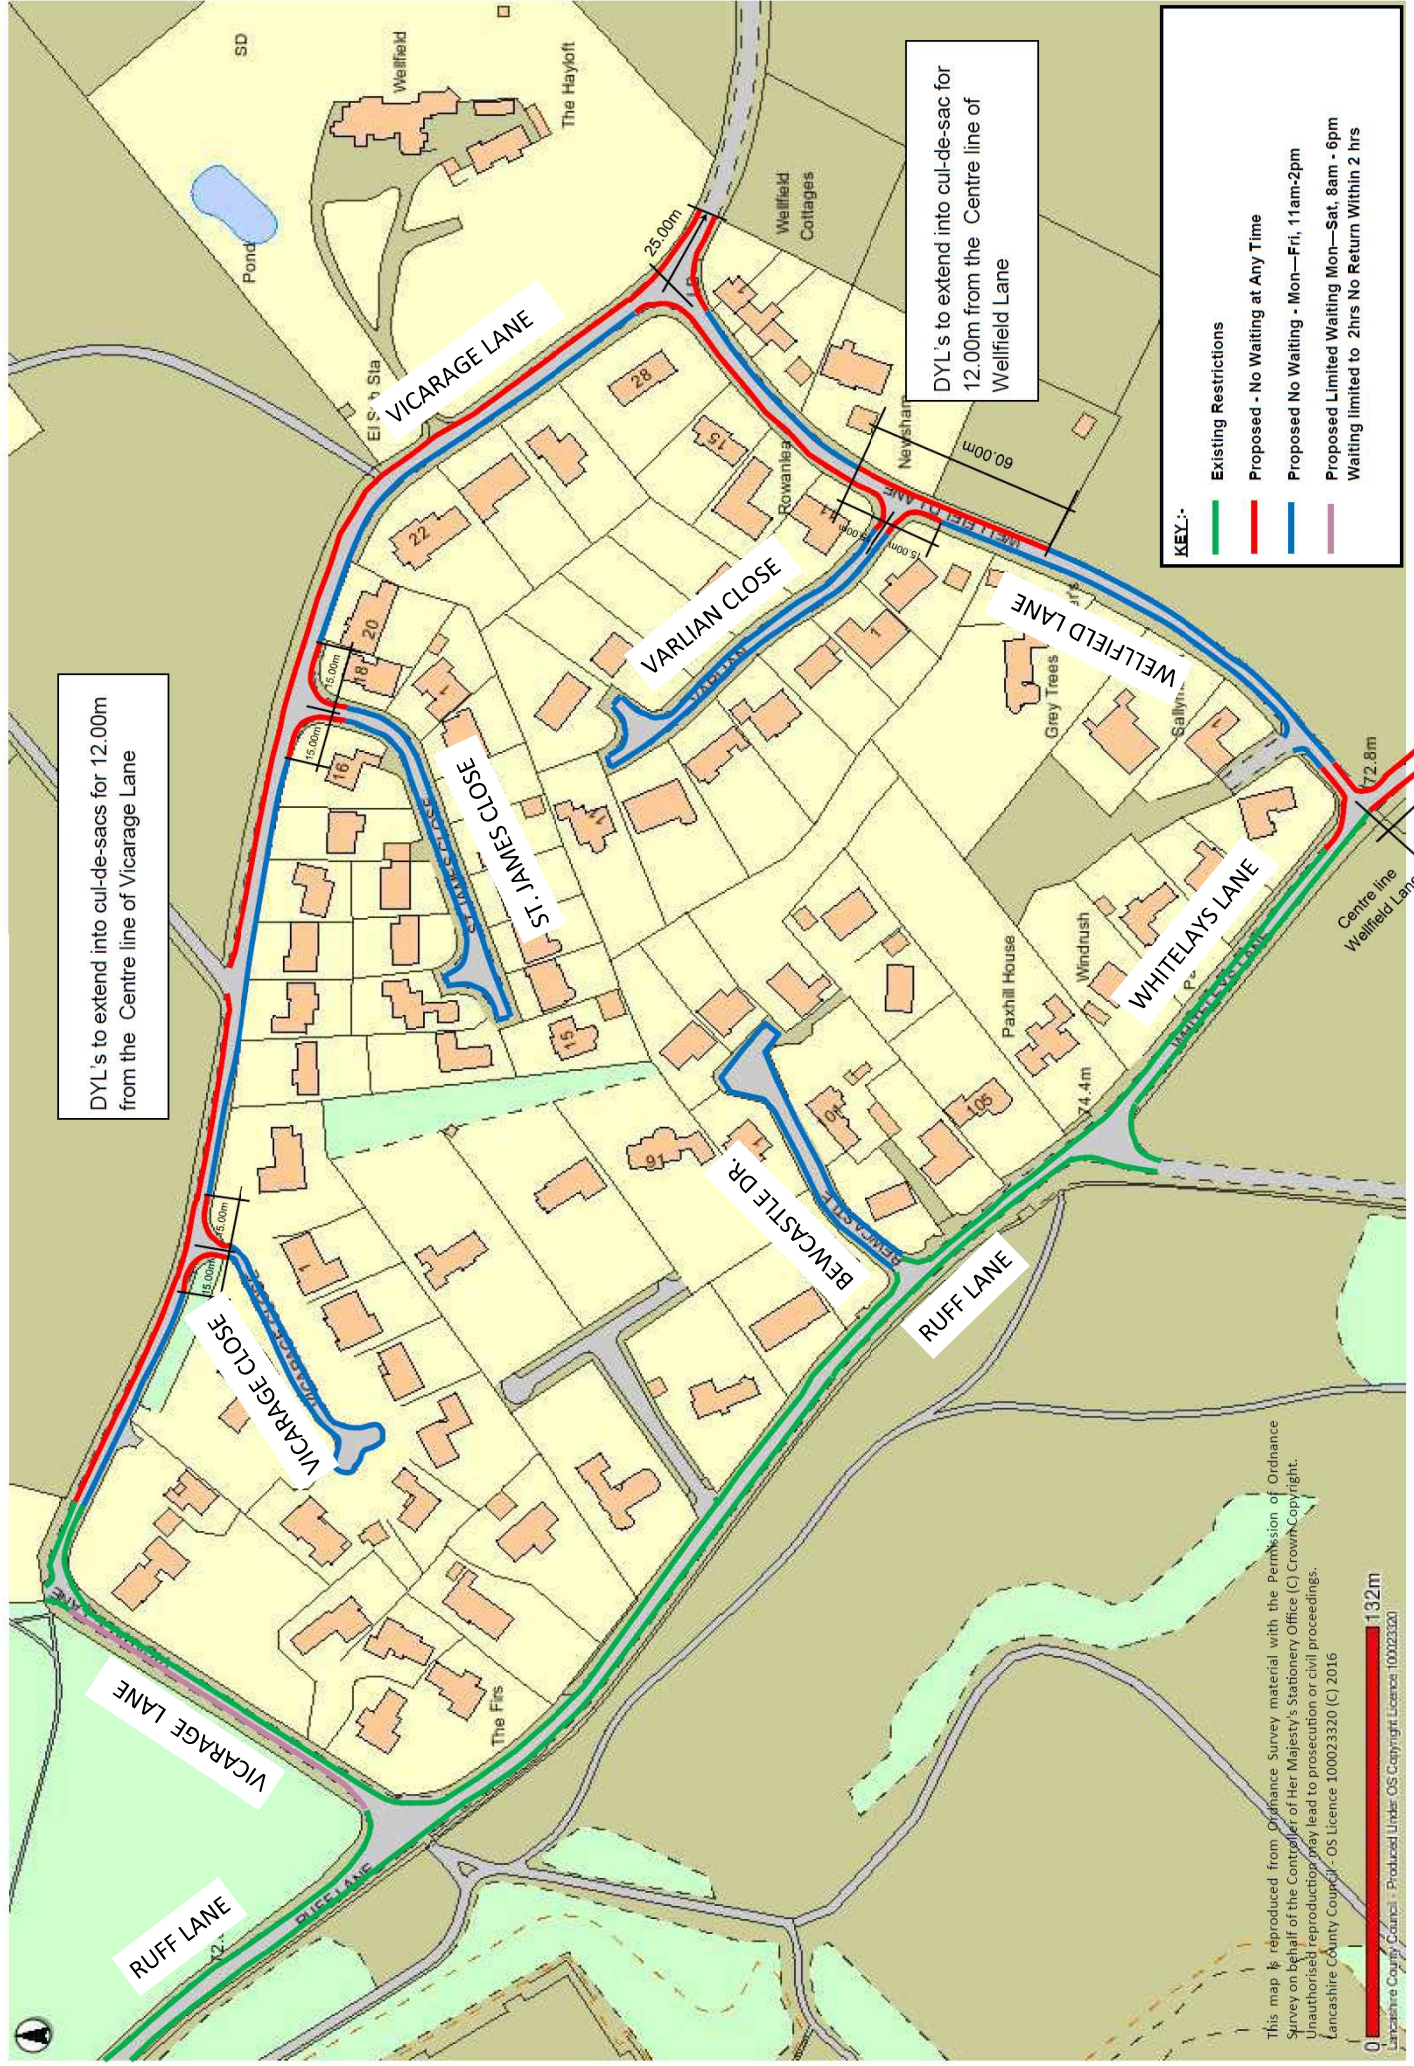

# Vicarage Lane Area, Proposed Parking Controls

**KEY:-**

<span style="color: green;">—</span>	Existing Restrictions
<span style="color: red;">—</span>	Proposed - No Waiting at Any Time
<span style="color: blue;">—</span>	Proposed No Waiting - Mon—Fri, 11am-2pm
<span style="color: purple;">—</span>	Proposed Limited Waiting Mon—Sat, 8am - 6pm Waiting limited to 2hrs No Return Within 2 hrs

This map is reproduced from Ordnance Survey material with the Permission of Ordnance Survey on behalf of the Controller of Her Majesty's Stationery Office (C) Crown Copyright. Unauthorised reproduction may lead to prosecution or civil proceedings.  
Lancashire County Council - OS Licence 100023320 (C) 2016

0 132m  
Lancashire County Council - Produced Under OS Copyright Licence 100023320