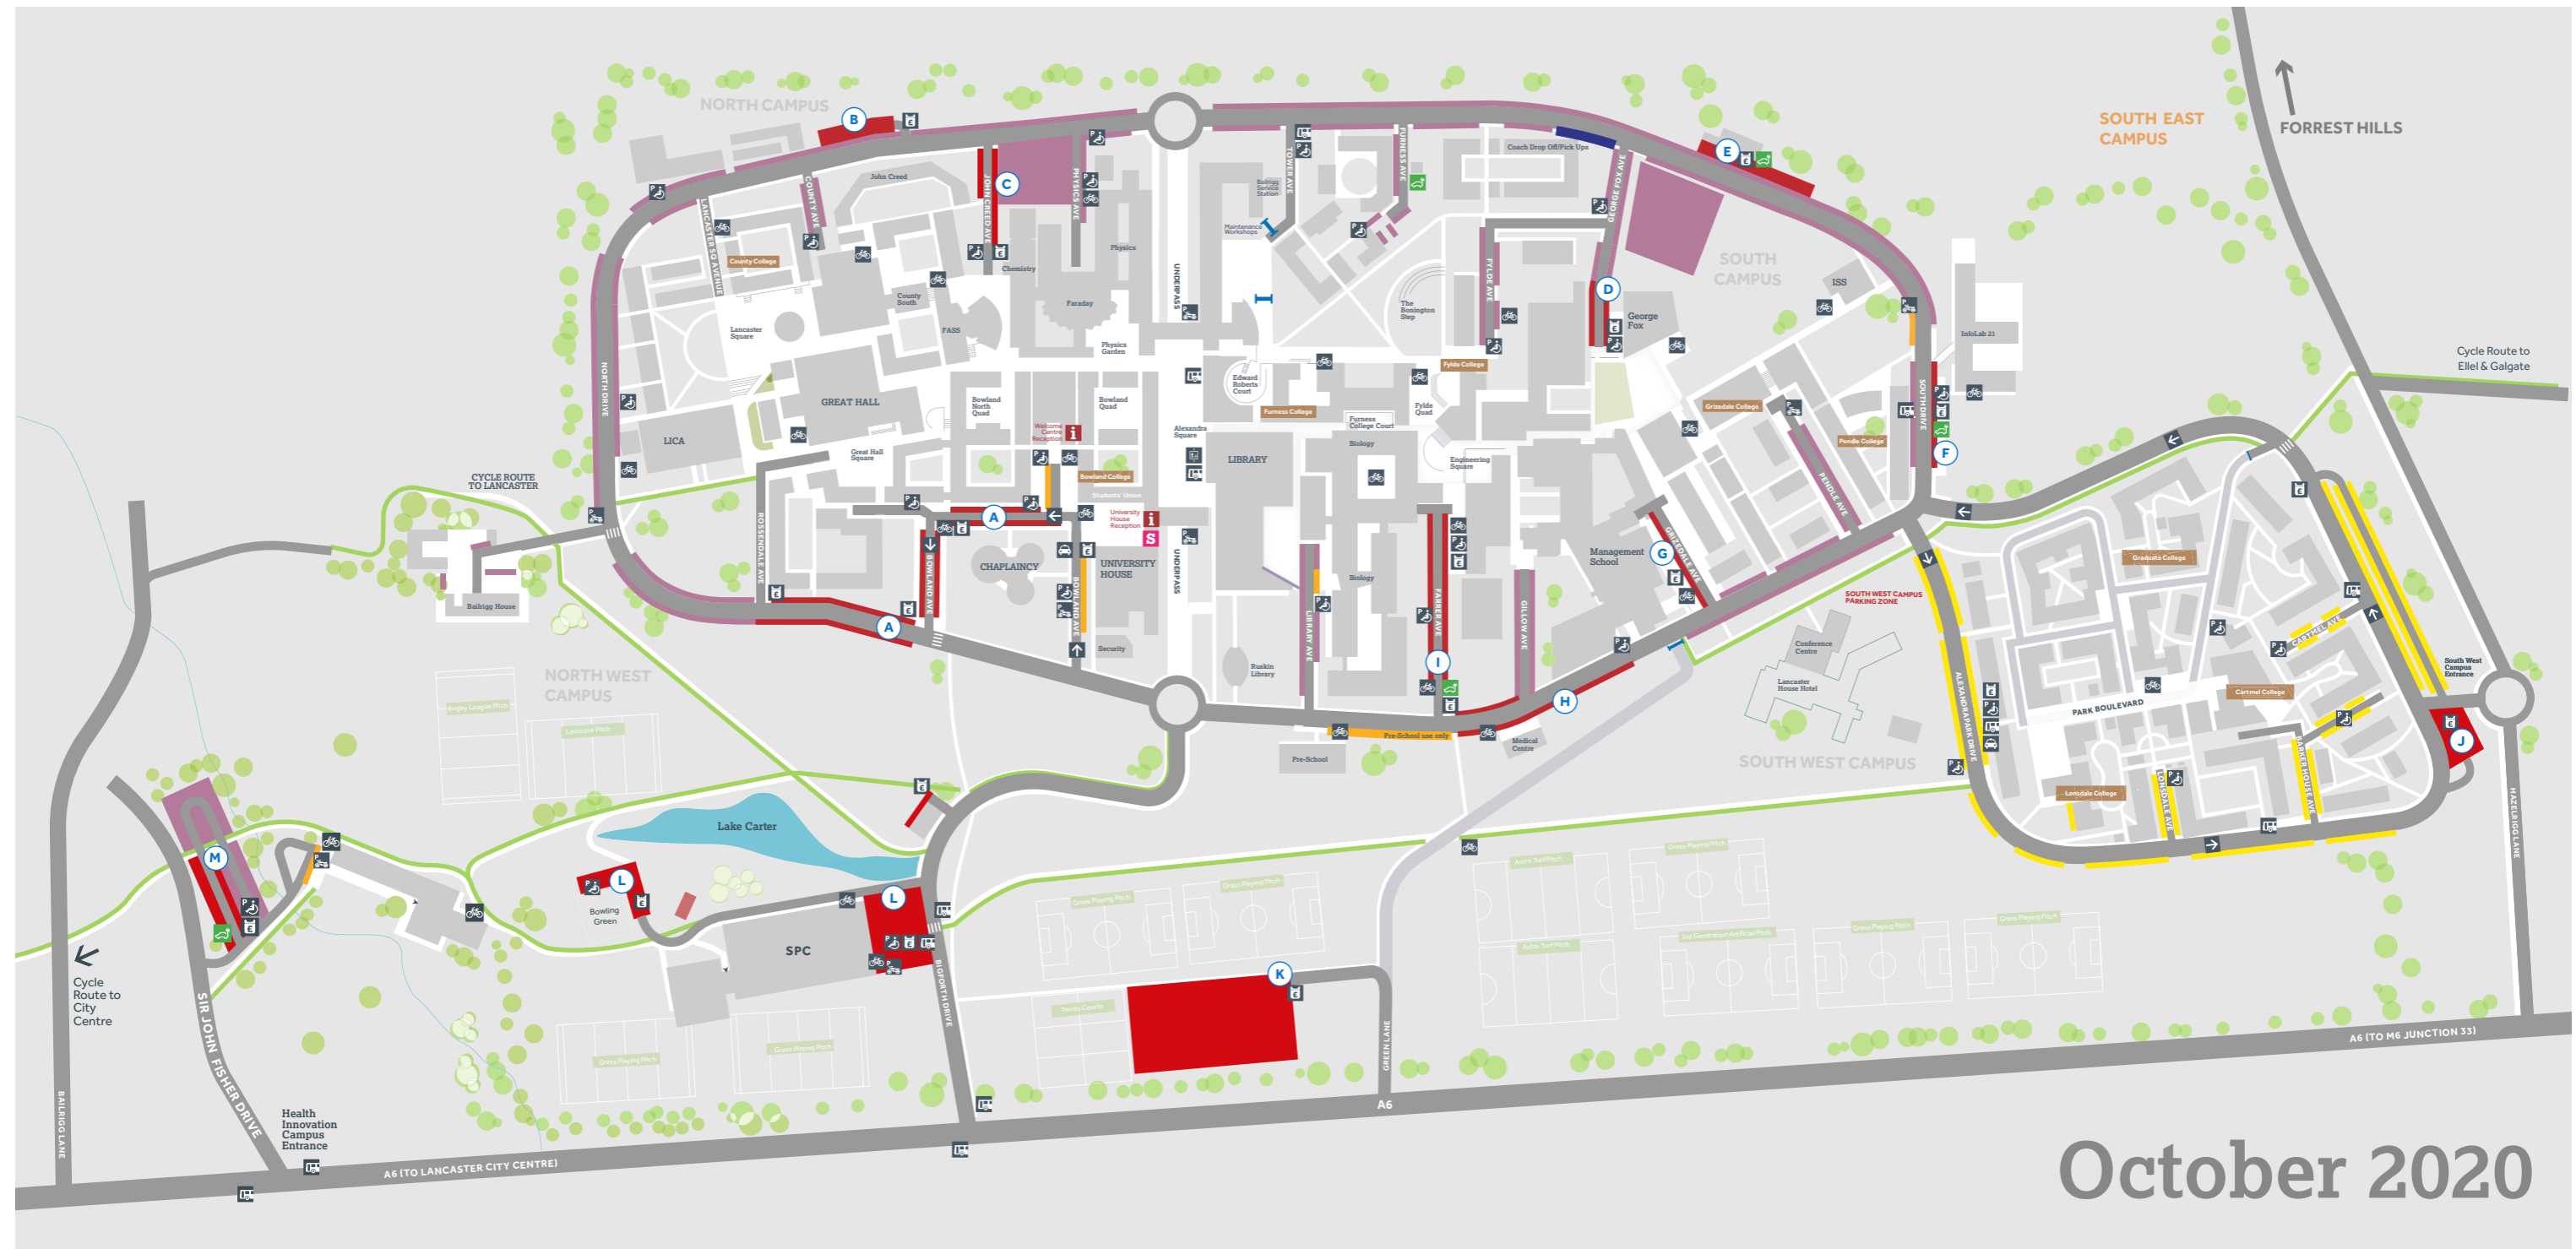

**(A)** Car Share Permits not valid in Bowland Avenue

**(C)** Staff permits not valid in Zone C on John Creed Avenue

**Drop off areas -**  
30 minute short-term parking

**Coach Drop Off Point**

**Cycle Route**

**Barrier**

**Information**

**Accessible Parking**

**Cycle Parking**

**Lift Access**

**Pay & Display Machine**

**One way system**

**Bus Stops**

**Electric Vehicle Charging Point**

**Motor Cycle Parking**

**Taxi Rank**

**Cashiers for parking scratchcards**

October 2020