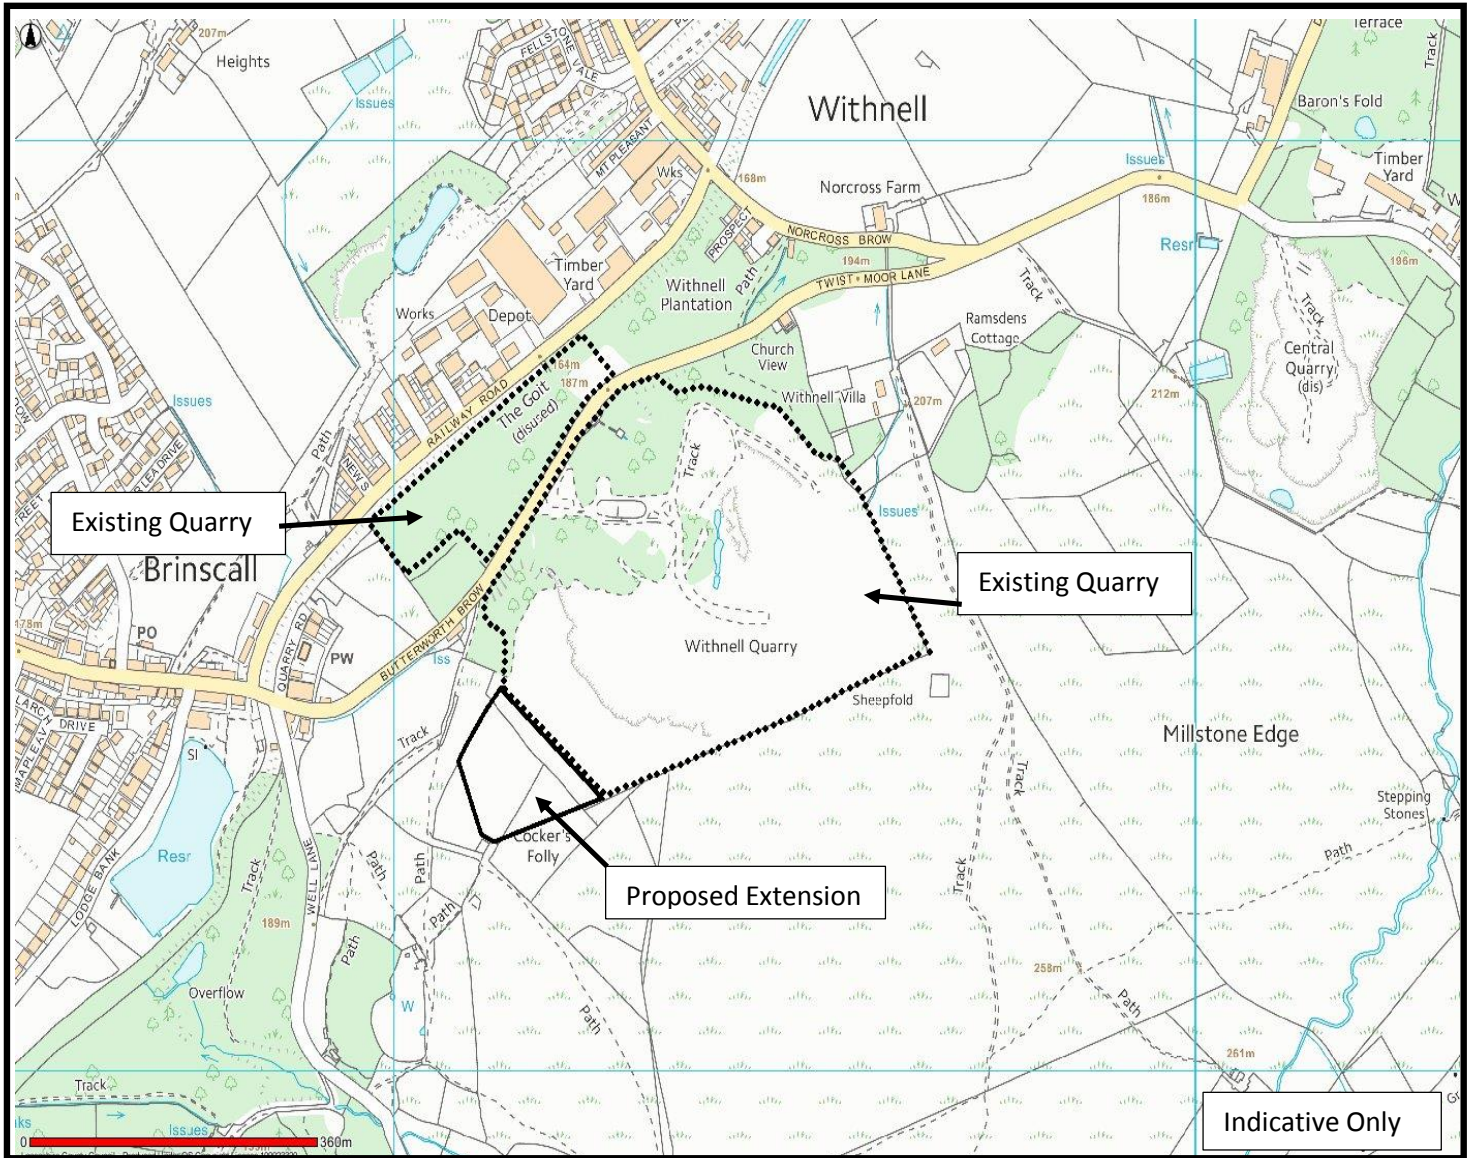

APPLICATION LCC/2014/0170 QUARRY EXTENSION. BRINSCALL QUARRY, TWIST MOOR LANE, WITHNELL, CHORLEY

This Map is reproduced from Ordnance Survey material with the permission of Ordnance Survey on behalf of the controller of Her Majesty's Stationery Office (C) Crown Copyright. Unauthorised reproduction infringes Crown Copyright and may lead to Prosecution or civil proceedings. Lancashire County Council Licence No. 100023320