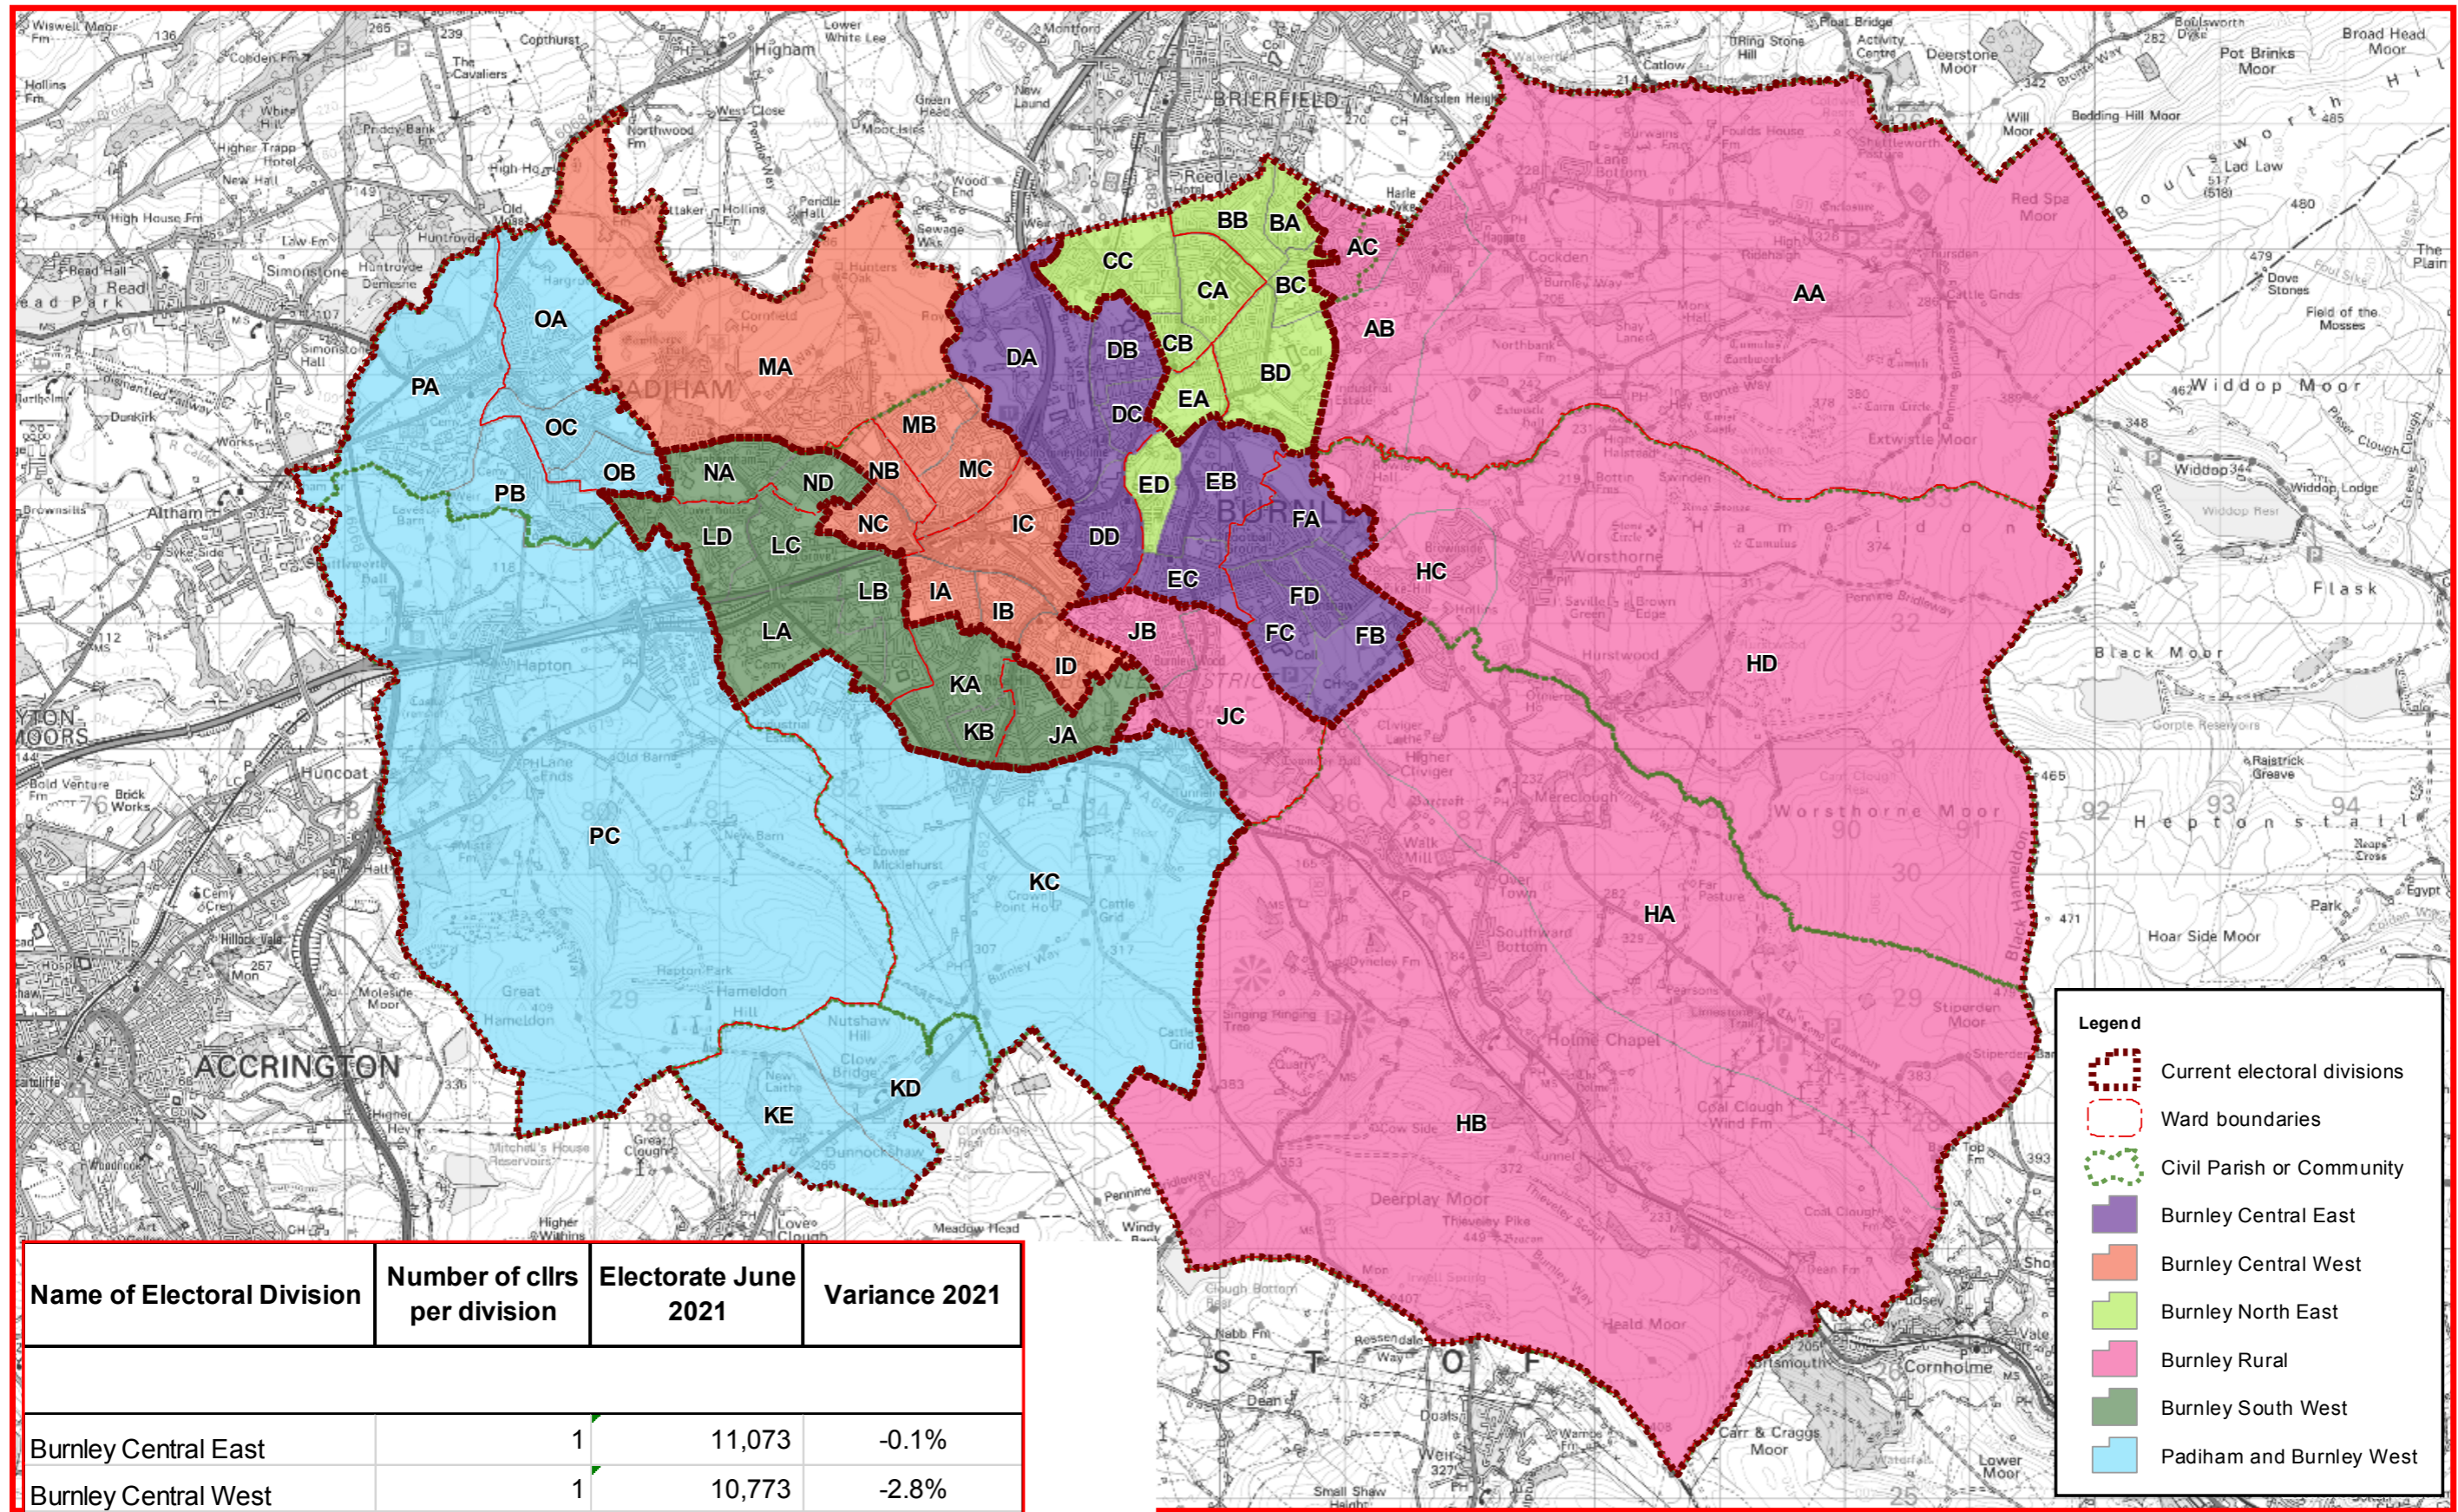

# Burnley: Political Governance Working Group Proposal

Name of Electoral Division	Number of cllrs per division	Electorate June 2021	Variance 2021
Burnley Central East	1	11,073	-0.1%
Burnley Central West	1	10,773	-2.8%
Burnley North East	1	10,435	-5.8%
Burnley Rural	1	11,278	1.8%
Burnley South West	1	11,327	2.2%
Padiham and Burnley West	1	10,535	-4.9%
		65,421	

Reproduced from the Ordnance Survey mapping with the permission of the Controller of Her Majesty's Stationery Office © Crown Copyright. Unauthorised reproduction infringes Crown copyright and may lead to prosecution or civil proceedings. Lancashire County Council Licence No. 100023320 2015