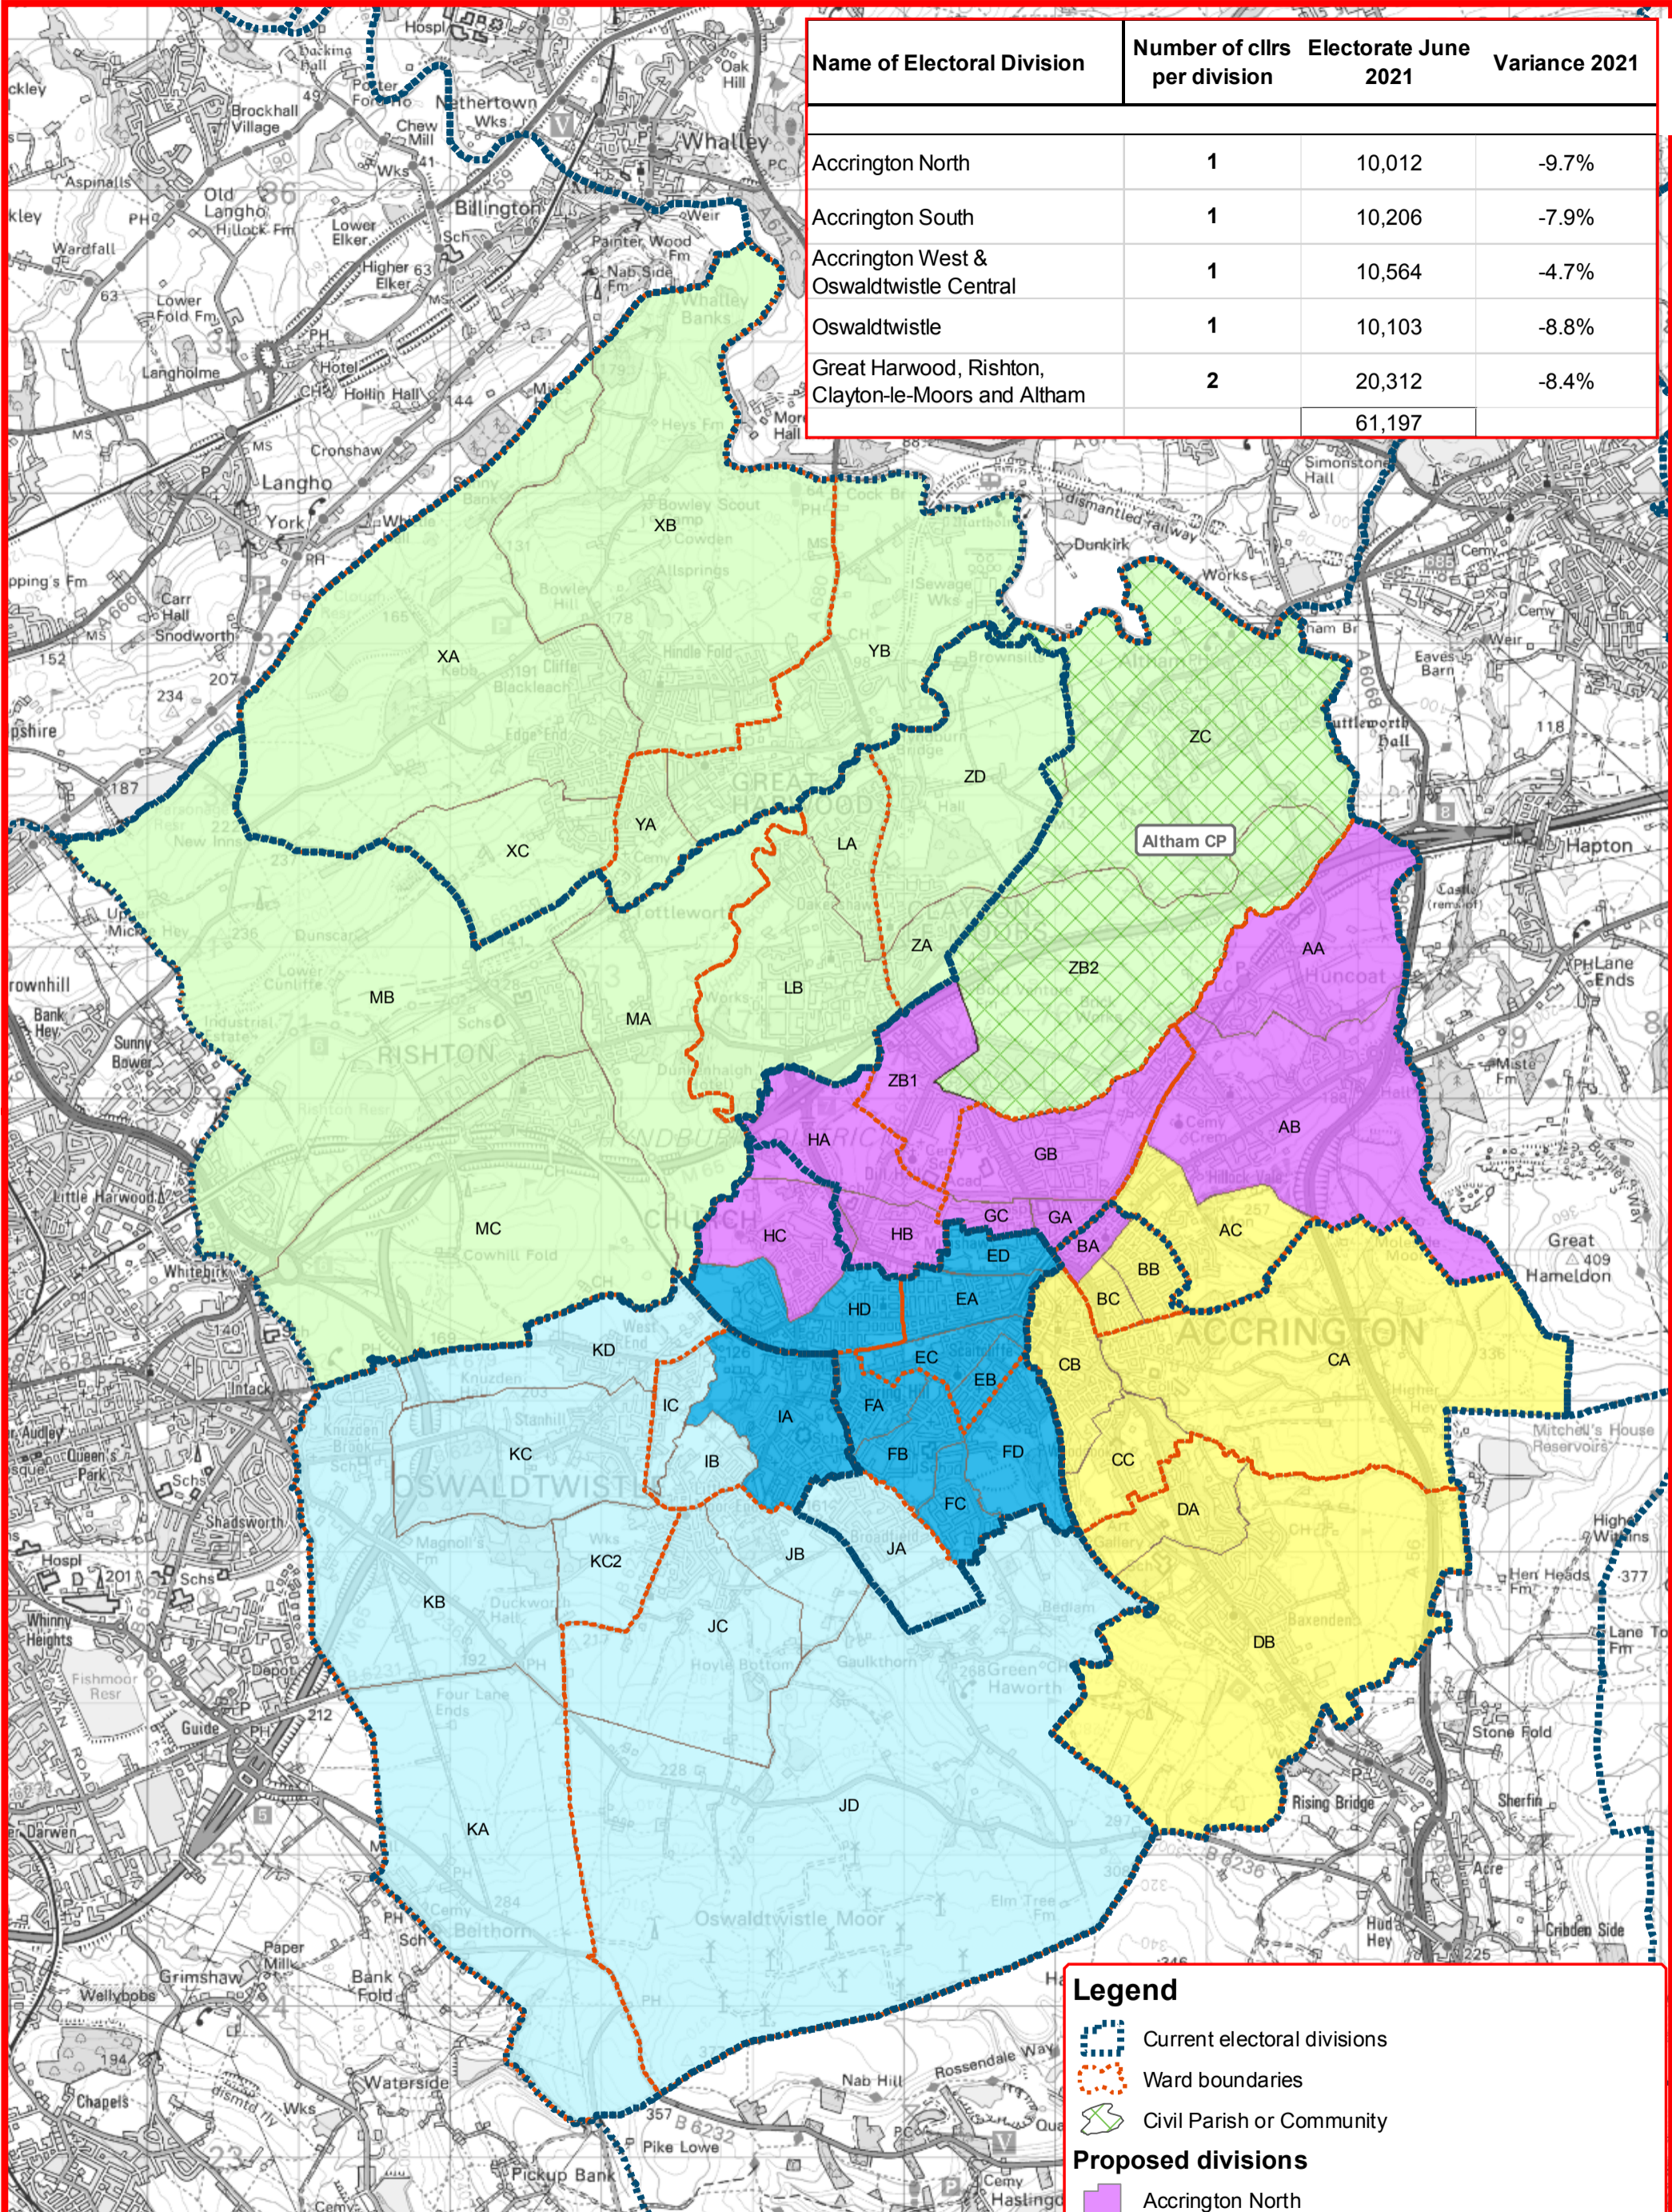

# Hyndburn: Political Governance Working Group Proposal

**Legend**

- Current electoral divisions
- Ward boundaries
- Civil Parish or Community

**Proposed divisions**

- Accrington North
- Accrington South
- Accrington West & Oswaldtwistle Central
- Great Harwood, Rishton, Clayton-le-Moors and Altham
- Oswaldtwistle