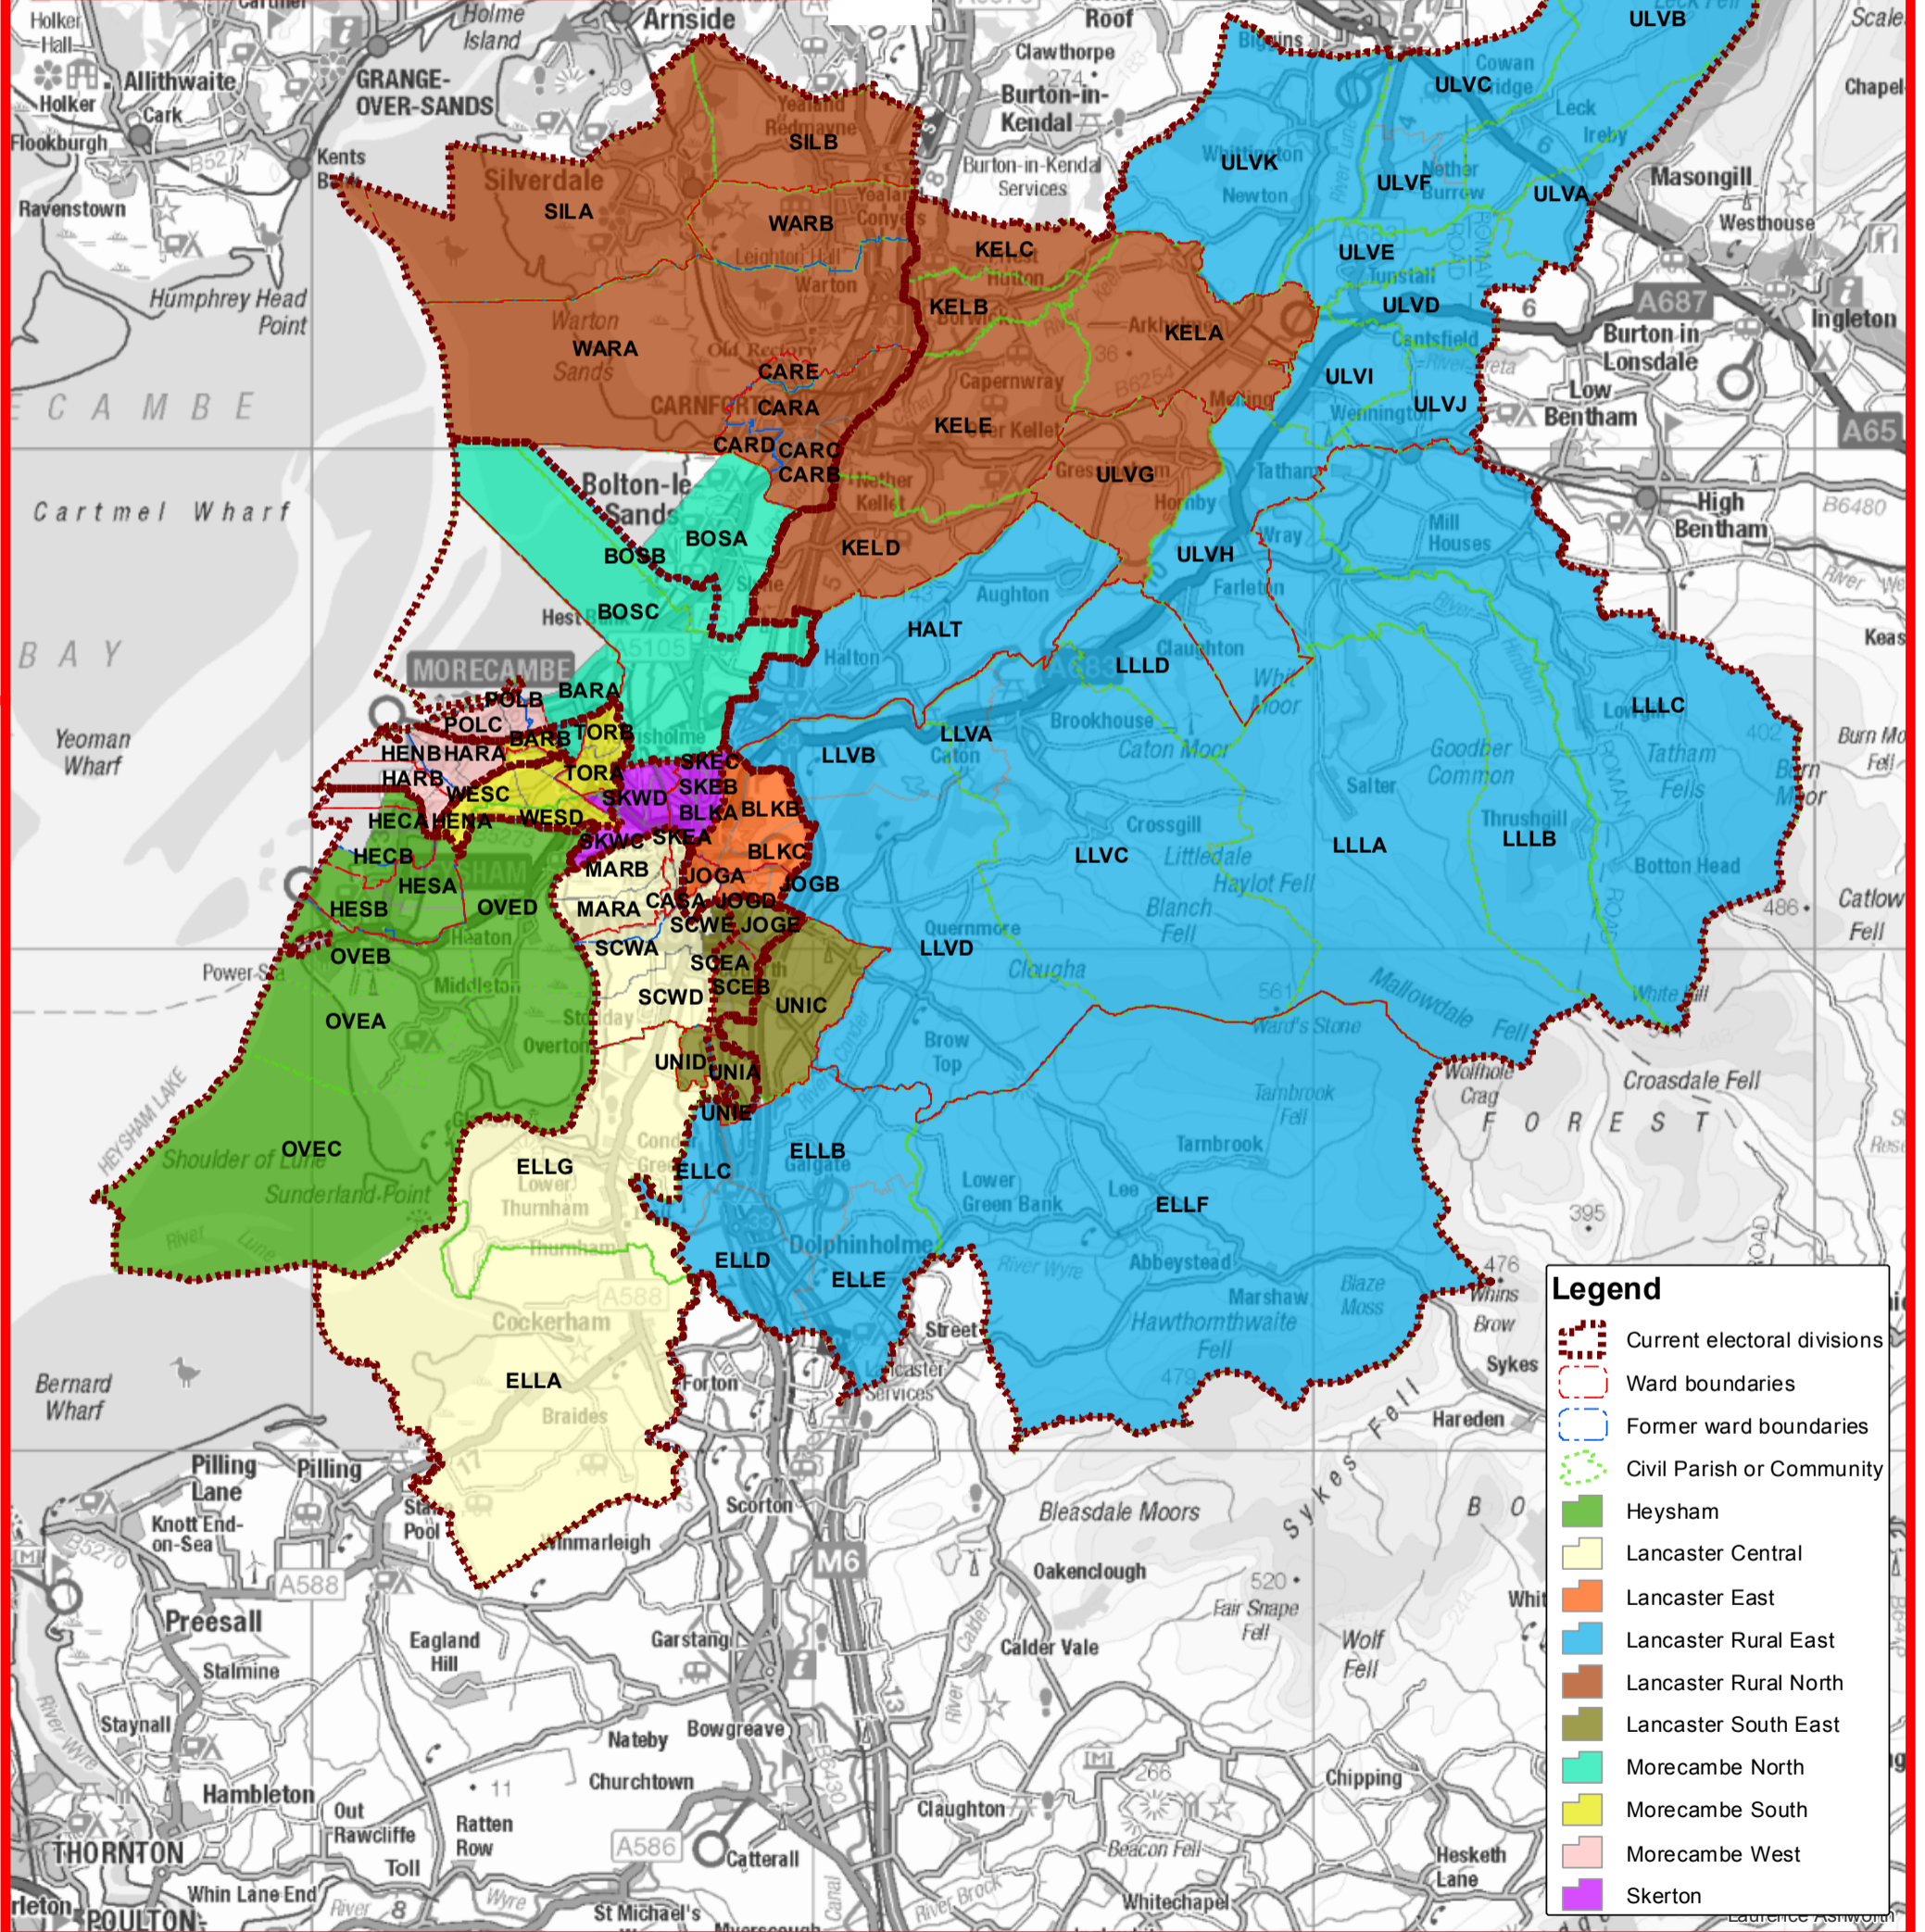

# Lancaster: Political Governance Working Group Proposal

Name of Electoral Division	Number of cllrs per division	Electorate MONTH 2021	Variance 2021
Heysham	1	11,243	1.45%
Lancaster Central	1	10,117	-8.72%
Lancaster East	1	10,649	-3.91%
Lancaster Rural East	1	10,183	-8.12%
Lancaster Rural North	1	10,103	-8.84%
Lancaster South East	1	10,902	-1.63%
Morecambe North	1	10,560	-4.72%
Morecambe South	1	11,255	1.56%
Morecambe West	1	11,483	3.61%
Skerton	1	10,472	-5.51%
		106,968	

**Legend**

- Current electoral divisions
- Ward boundaries
- Former ward boundaries
- Civil Parish or Community
- Heysham
- Lancaster Central
- Lancaster East
- Lancaster Rural East
- Lancaster Rural North
- Lancaster South East
- Morecambe North
- Morecambe South
- Morecambe West
- Skerton