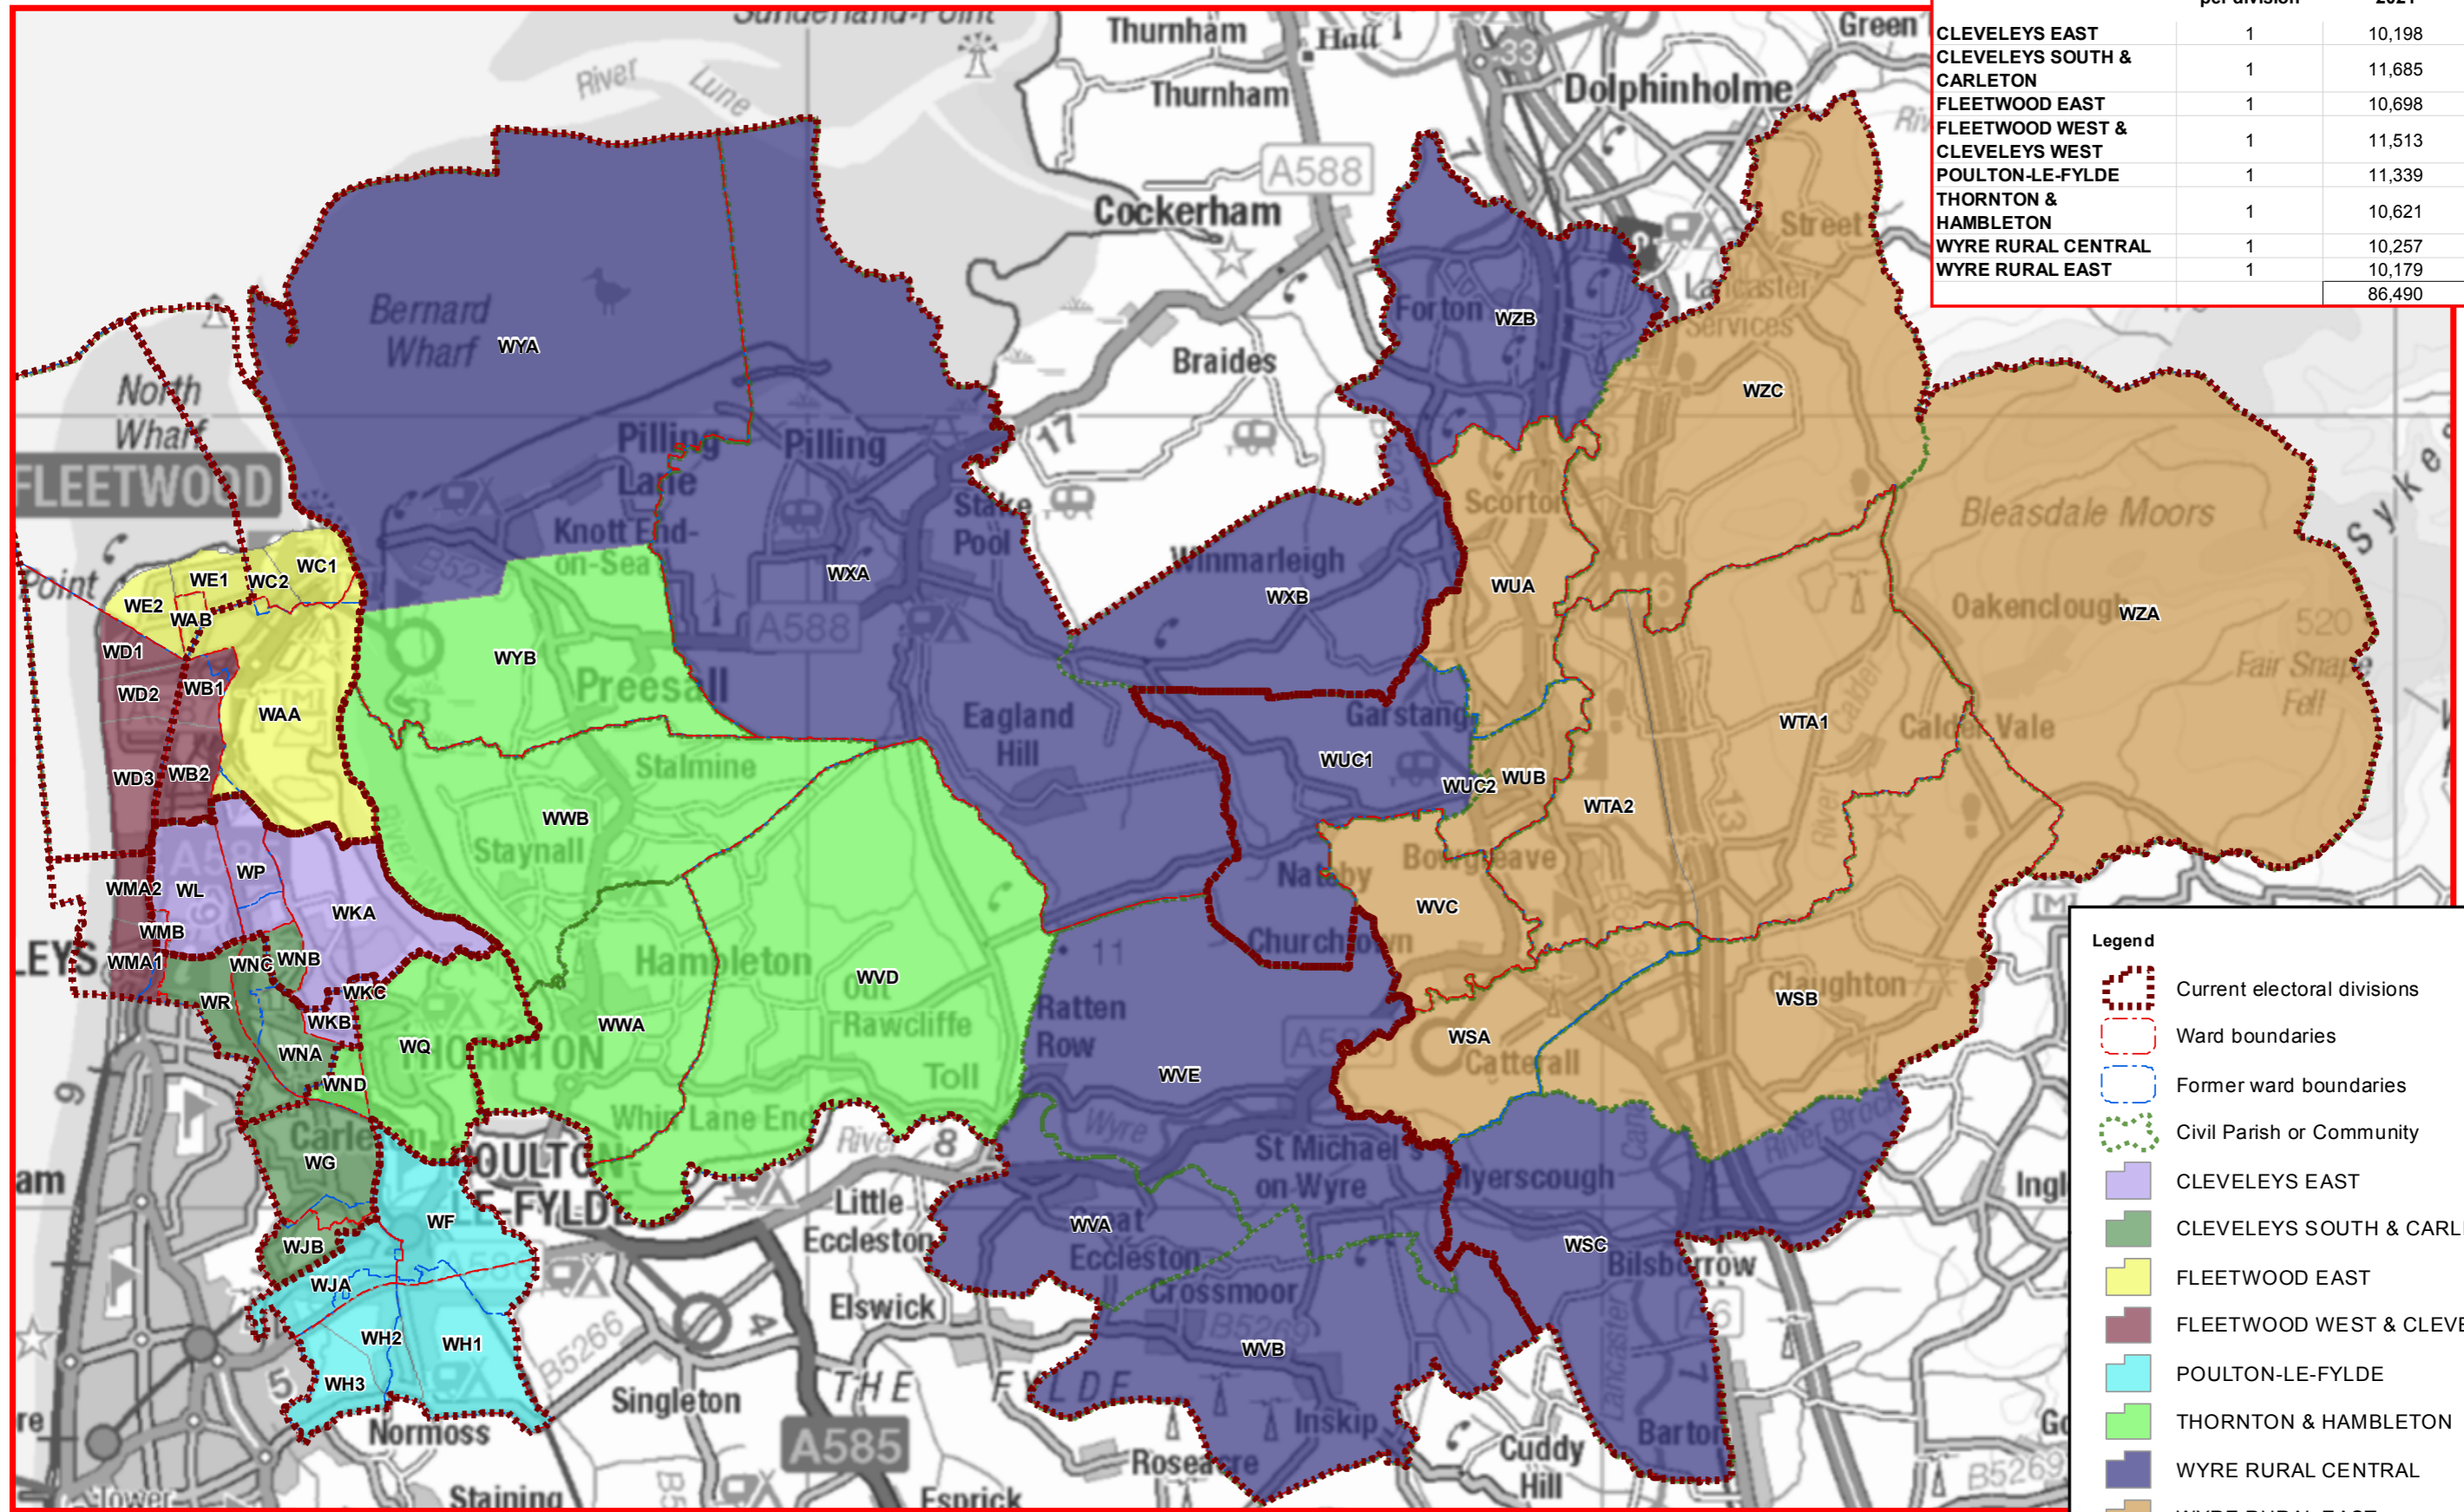

Wyre: Political Governance Working Group Proposal

Name of Electoral division	Number of cllrs per division	Electorate June 2021	Variance 2021
CLEVELEYS EAST	1	10,198	-8.0%
CLEVELEYS SOUTH & CARLETON	1	11,685	5.4%
FLEETWOOD EAST	1	10,698	-3.5%
FLEETWOOD WEST & CLEVELEYS WEST	1	11,513	3.9%
POULTON-LE-FYLDE	1	11,339	2.3%
THORNTON & HAMBLETON	1	10,621	-4.2%
WYRE RURAL CENTRAL	1	10,257	-7.5%
WYRE RURAL EAST	1	10,179	-8.2%
		86,490	

Legend

- Current electoral divisions
- Ward boundaries
- Former ward boundaries
- Civil Parish or Community
- CLEVELEYS EAST
- CLEVELEYS SOUTH & CARLETON
- FLEETWOOD EAST
- FLEETWOOD WEST & CLEVELEYS WEST
- POULTON-LE-FYLDE
- THORNTON & HAMBLETON
- WYRE RURAL CENTRAL
- WYRE RURAL EAST

Reproduced from the Ordnance Survey mapping with the permission of the Controller of Her Majesty's Stationery Office © Crown Copyright. Unauthorised reproduction infringes Crown copyright and may lead to prosecution or civil proceedings. Lancashire County Council Licence No. 100023320 2015