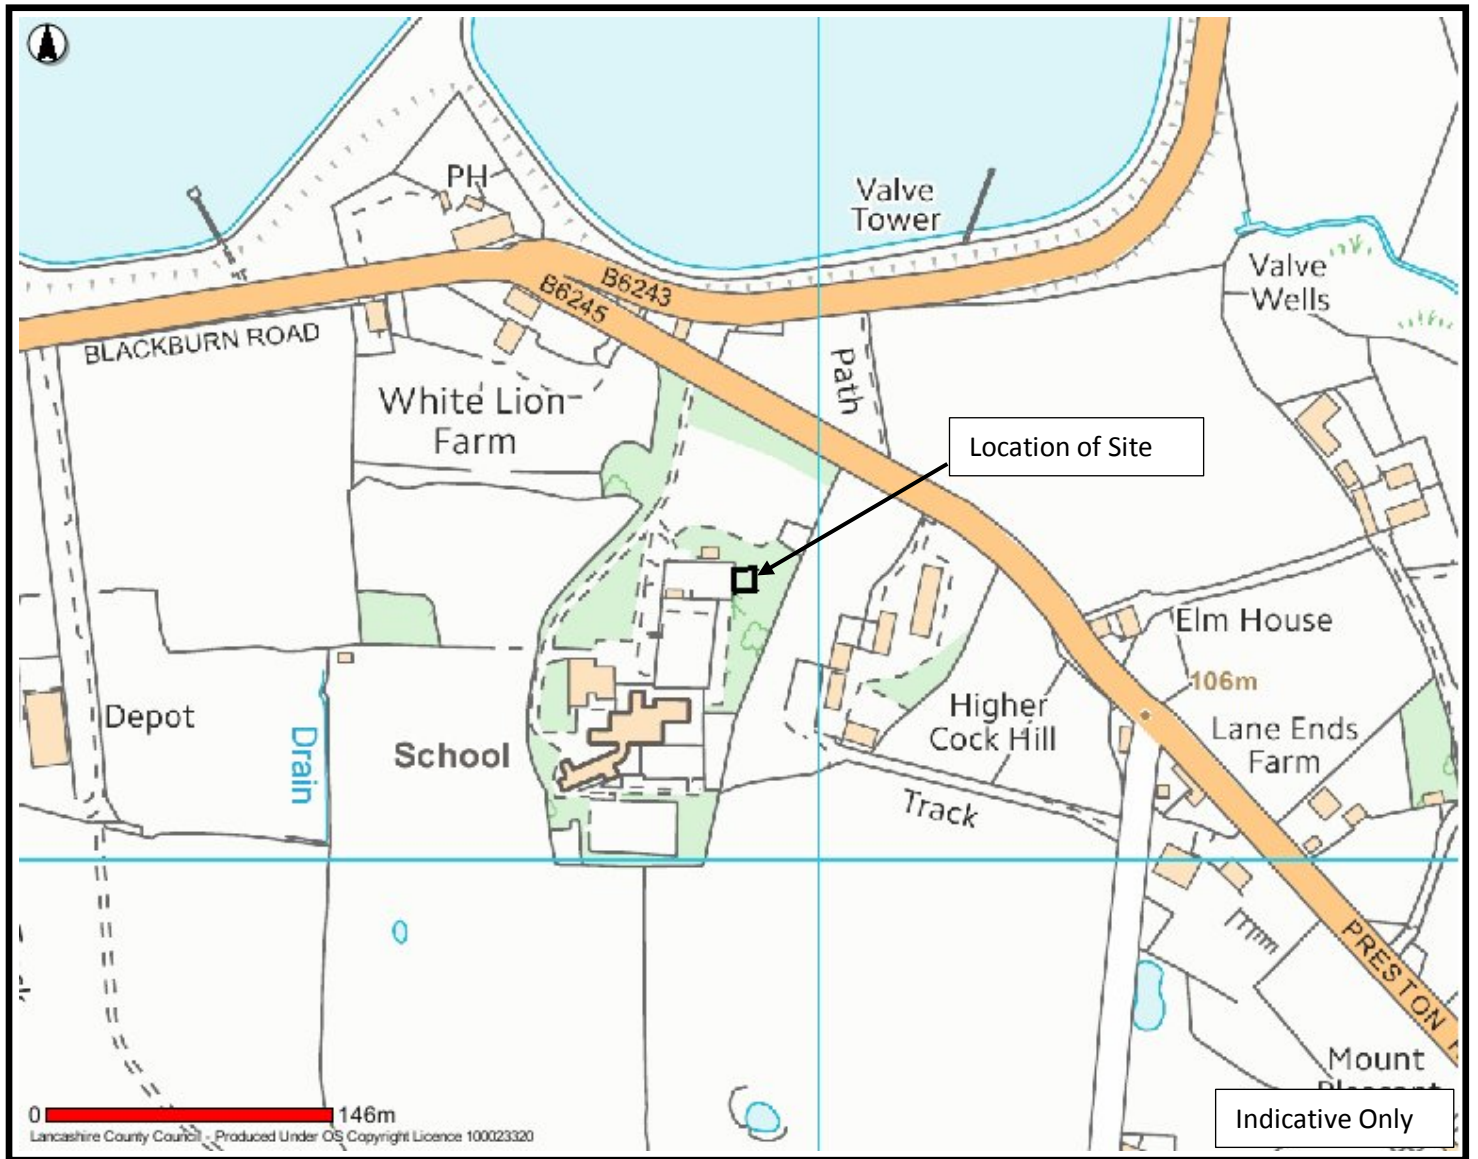

APPLICATION LCC/2017/0068 TO INCREASE THE NUMBER OF EXISTING PARKING SPACES FROM 55 TO 63 INCLUDING A NEW DISABLED PARKING BAY. HILLSIDE SPECIAL SCHOOL, RIBCHESTER ROAD, HOTHERSALL

This Map is reproduced from Ordnance Survey material with the permission of Ordnance Survey on behalf of the controller of Her Majesty's Stationery Office (C) Crown Copyright. Unauthorised reproduction infringes Crown Copyright and may lead to Prosecution or civil proceedings. Lancashire County Council Licence No. 100023320