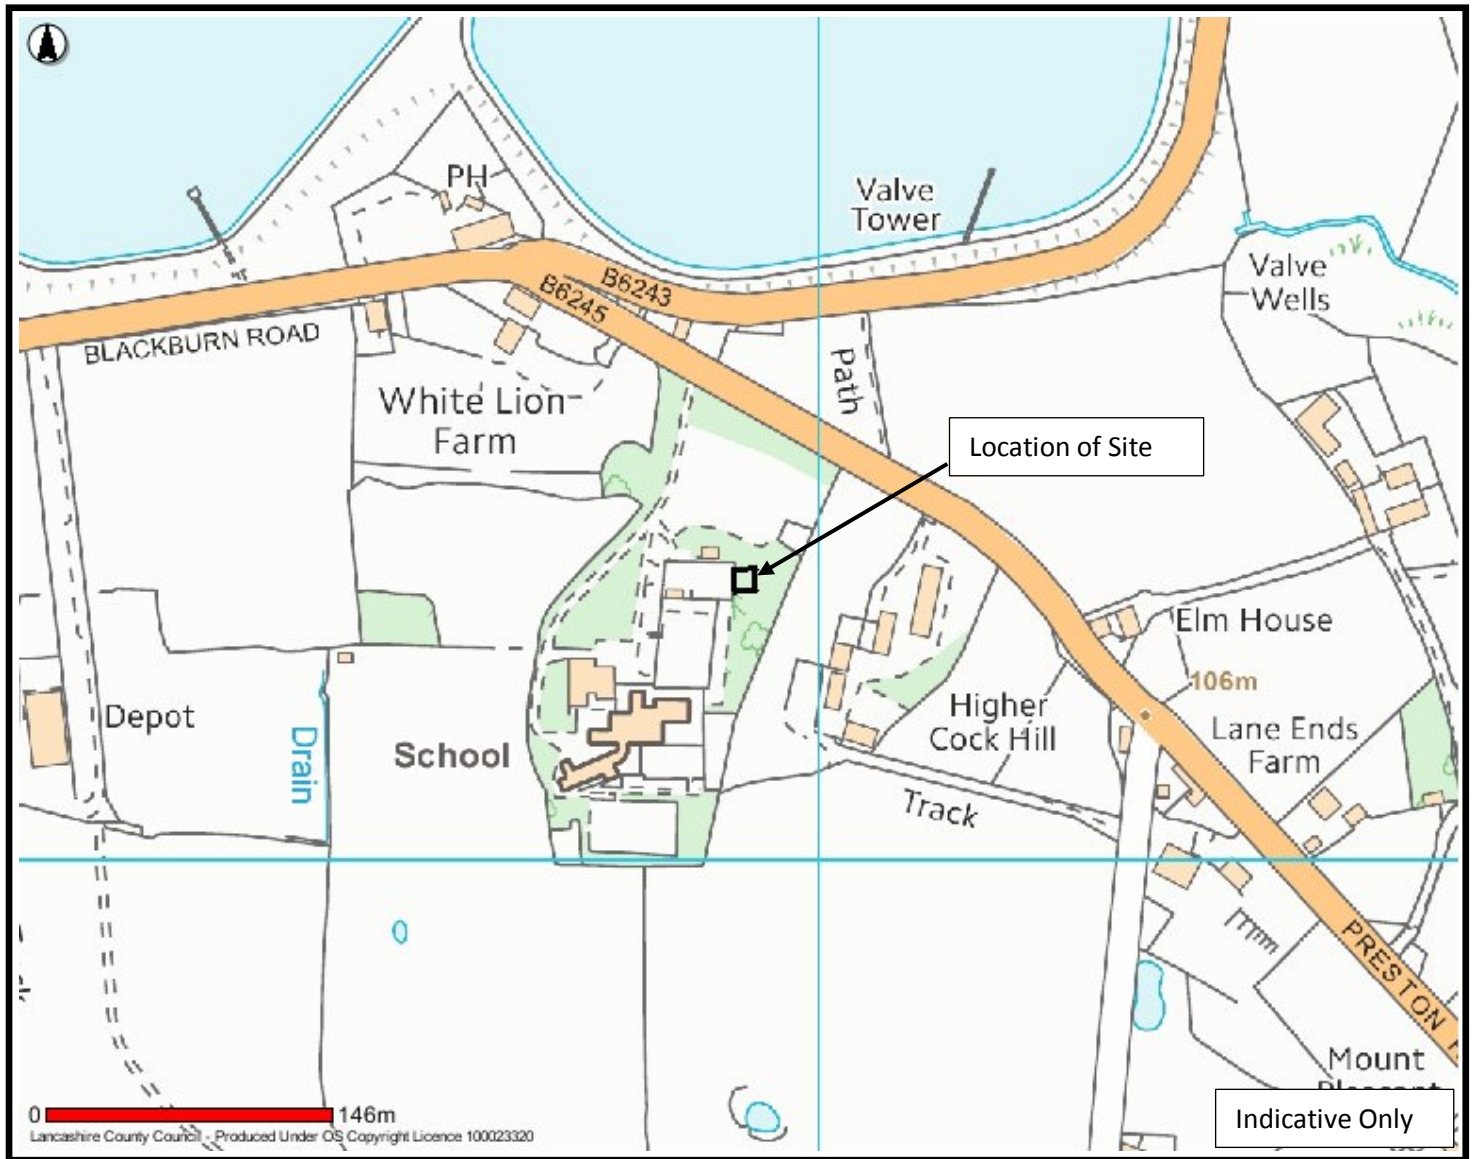

APPLICATION LCC/2017/0068 TO INCREASE THE NUMBER OF EXISTING PARKING SPACES FROM 55 TO 63 INCLUDING A NEW DISABLED PARKING BAY. HILLSIDE SPECIAL SCHOOL, RIBCHESTER ROAD, HOTHERSALL

This Map is reproduced from Ordnance Survey material with the permission of Ordnance Survey on behalf of the controller of Her Majesty's Stationery Office (C) Crown Copyright. Unauthorised reproduction infringes Crown Copyright and may lead to Prosecution or civil proceedings. Lancashire County Council Licence No. 100023320