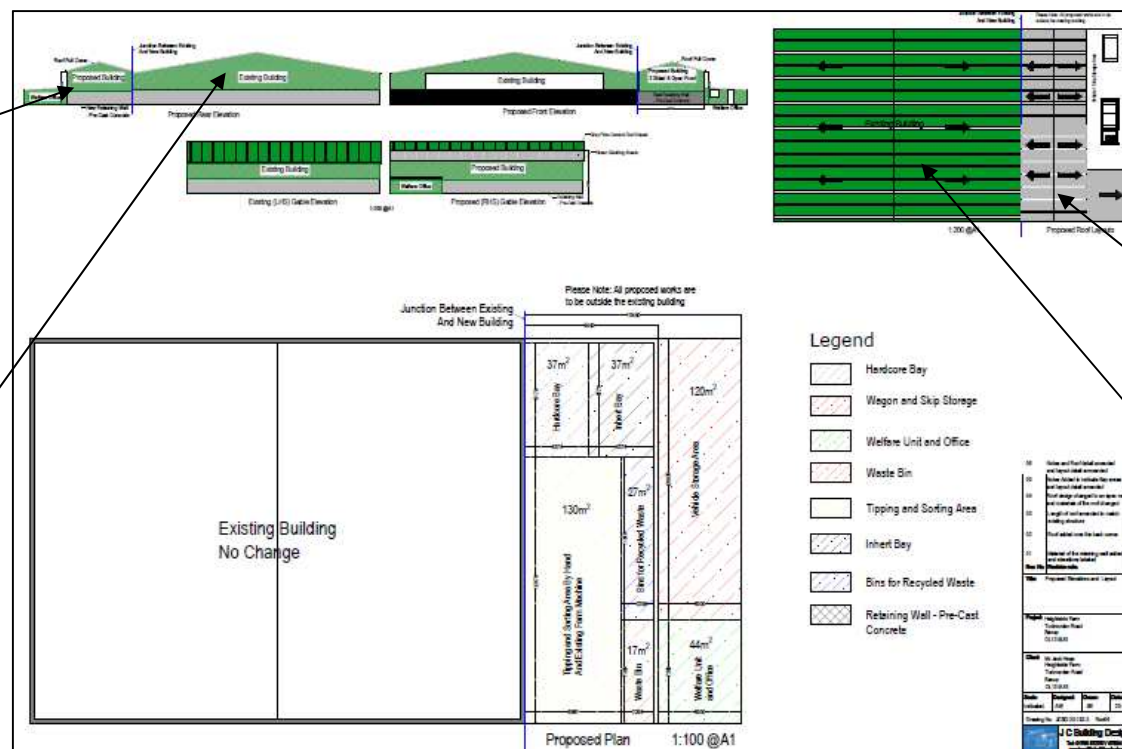

Planning Application LCC/2021/0008

**Erection of new building and formation of
hardstanding area for use as a site for the sorting
and recycling of skip waste.**

Height Side Farm, Todmorden Road, Bacup

Planning application LCC/2021/0008

Application site

Height Side Farm

Sharneyford School

Nearest Properties off A681

Planning application LCC/2021/0008

Planning application LCC/2021/0008 – Applicant’s Proposals

Proposed building

Existing farm building

Planning application LCC/2021/0008 – view of application site

Existing farm building

Site for proposed building

Application LCC/2021/0008 – view of application site

Existing
Farm
building

Location of
proposed
building

Application LCC/2021/0008 – View of access from A681

A681

Access
to Height
Side Farm