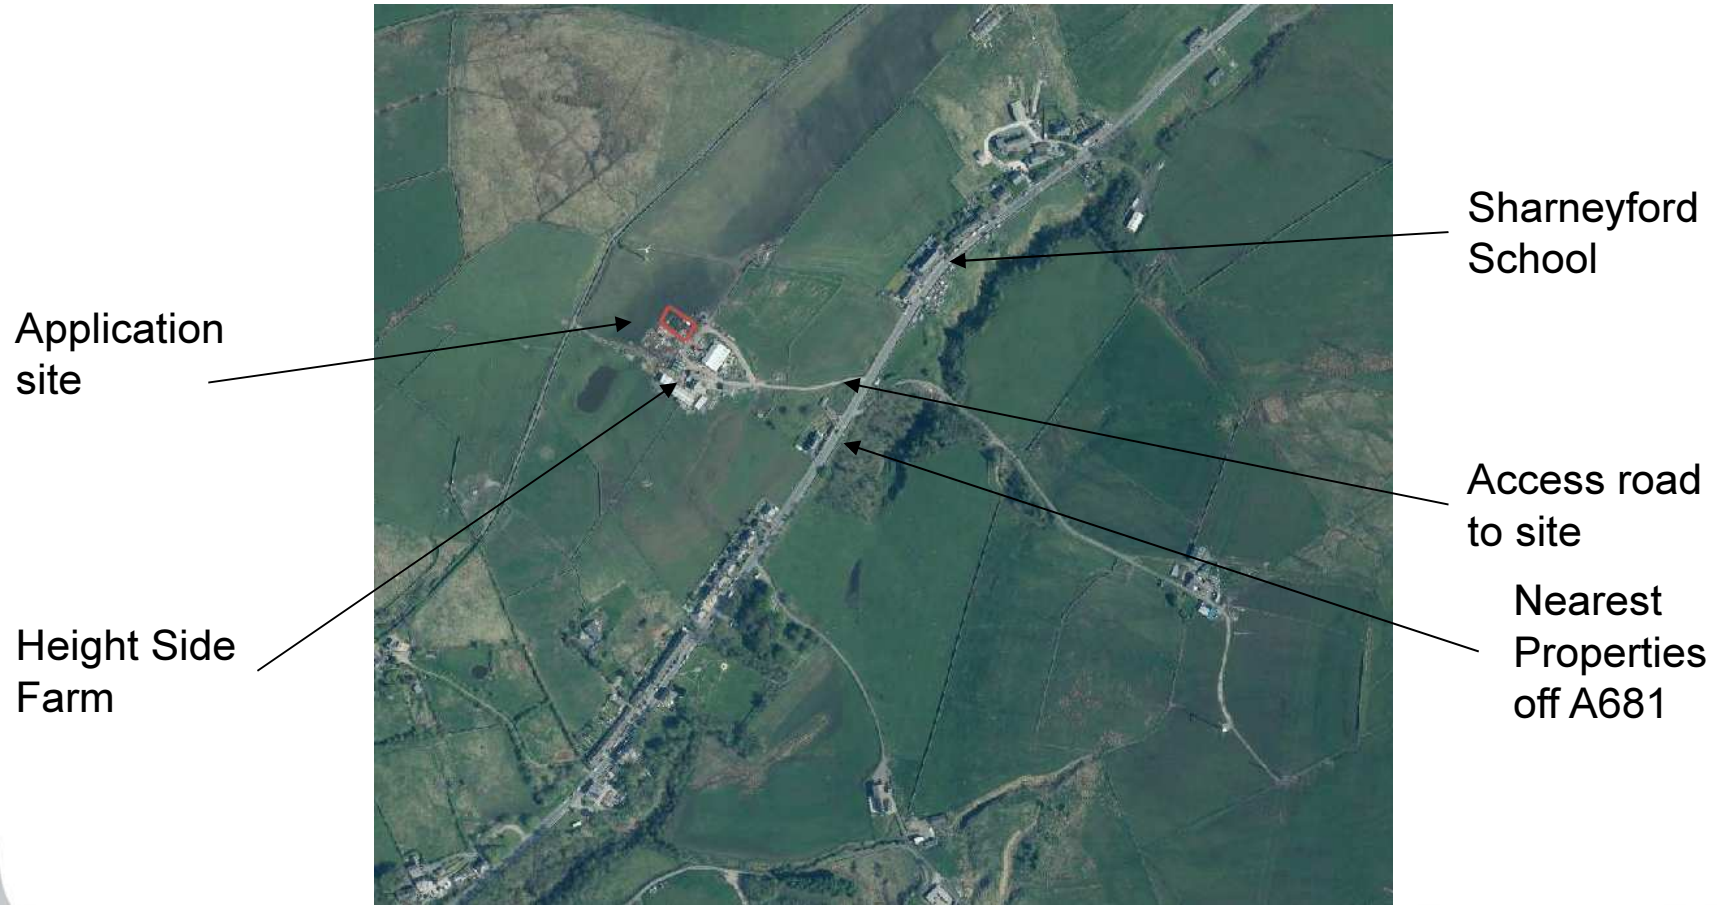

Planning Application LCC/2021/0008

**Erection of new building and formation of
hardstanding area for use as a site for the sorting
and recycling of skip waste.**

Height Side Farm, Todmorden Road, Bacup

Planning application LCC/2021/0008

Application site

Height Side Farm

Sharneyford School

Nearest Properties off A681

Planning application LCC/2021/0008

Planning application LCC/2021/0008 – Applicant’s Proposals

Proposed building

Existing farm building

Planning application LCC/2021/0008 – view of application site

Existing farm building

Site for proposed building

Application LCC/2021/0008 – view of application site

Existing
Farm
building

Location of
proposed
building

Application LCC/2021/0008 – View of access from A681

A681

Access
to Height
Side Farm