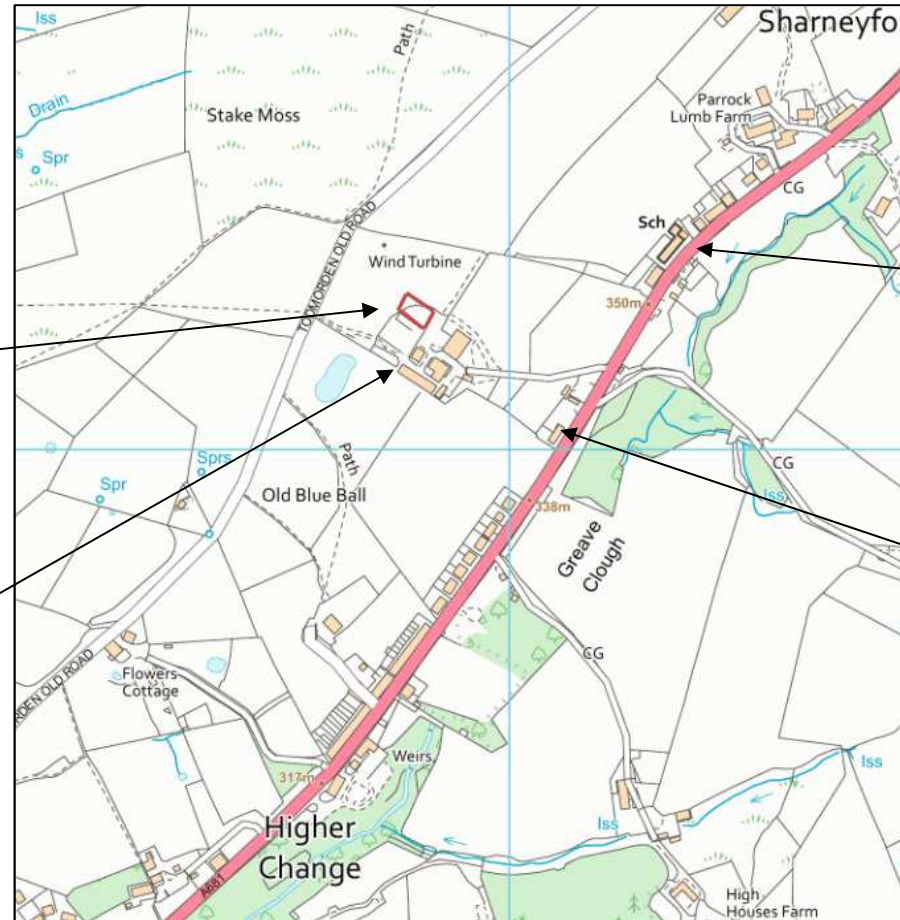

Planning Application LCC/2021/0008

**Erection of new building and formation of
hardstanding area for use as a site for the sorting
and recycling of skip waste.**

Height Side Farm, Todmorden Road, Bacup

Planning application LCC/2021/0008

Application site

Height Side Farm

Sharneyford School

Nearest Properties off A681

Planning application LCC/2021/0008

Planning application LCC/2021/0008 – Applicant’s Proposals

Proposed building

Existing farm building

Planning application LCC/2021/0008 – view of application site

Existing farm building

Site for proposed building

Application LCC/2021/0008 – view of application site

Existing
Farm
building

Location of
proposed
building

Application LCC/2021/0008 – View of access from A681

A681

Access
to Height
Side Farm