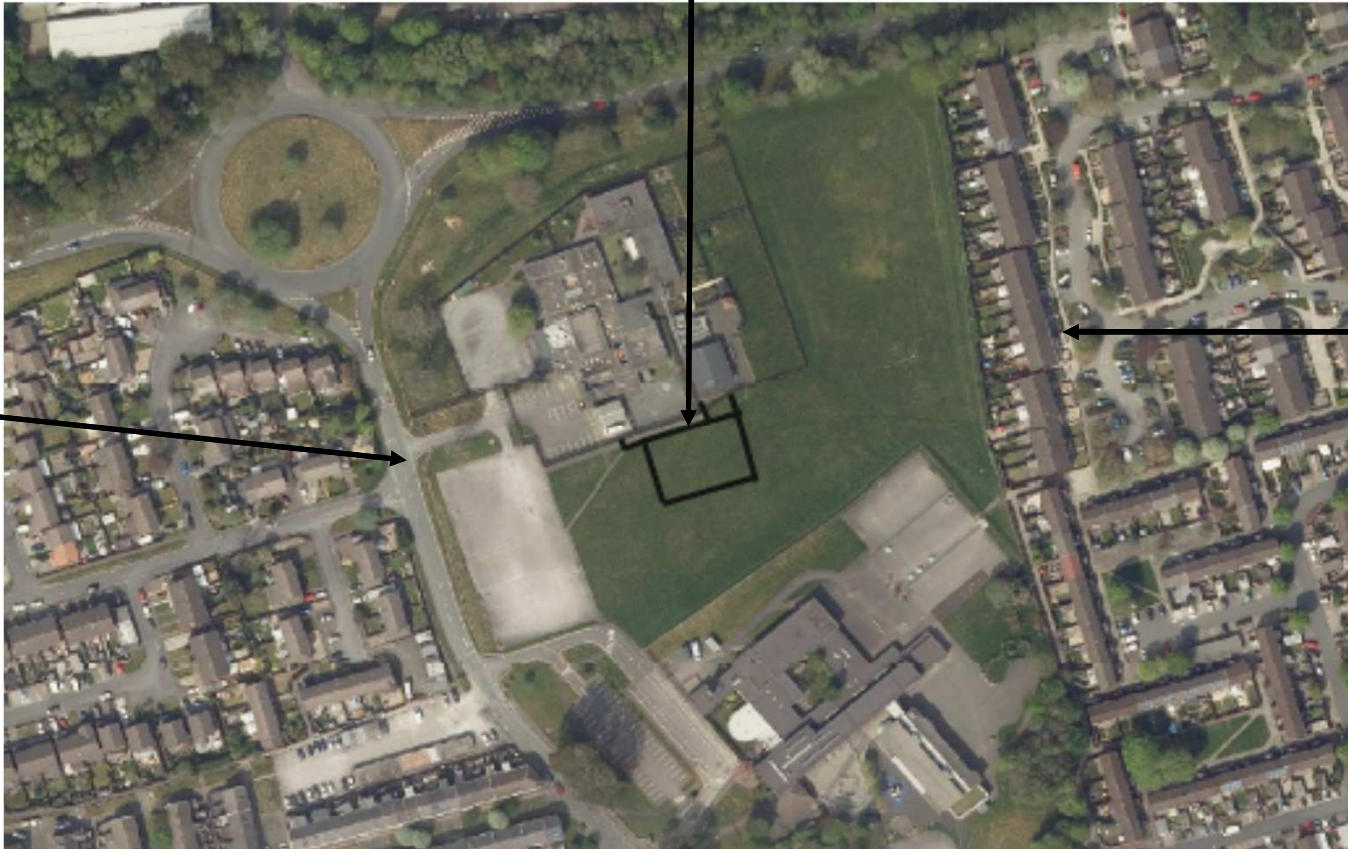

Planning Application LCC/2021/0022

Formation of a multi-use games area

West Lancashire Community High School, School Lane,
Chapel House, Skelmersdale

Planning Application LCC/2021/0022

Proposed MUGA and Proposed
Path and Gates

Planning Application LCC/2021/00/0022

Proposed MUGA, Path and Gates

School Lane

Tintagel

Planning Application LCC/2021/0022

Site Location Plan

Planning Application LCC/2020/0022 Multi use Games Area

Planning Application LCC/2021/0022

Existing Path

Proposed
MUGA and Path

Houses
on Tintagel

Location of
Proposed
Path

Proposed
MUGA

Planning Application LCC/2021/0022

View from nearest
Houses on School Lane

Existing
MUGA used
as a Carpark

Existing path that would lead
up to the Proposed MUGA

Existing
MUGA used
as a Carpark

Planning Application LCC/2021/0022 – View of existing games area