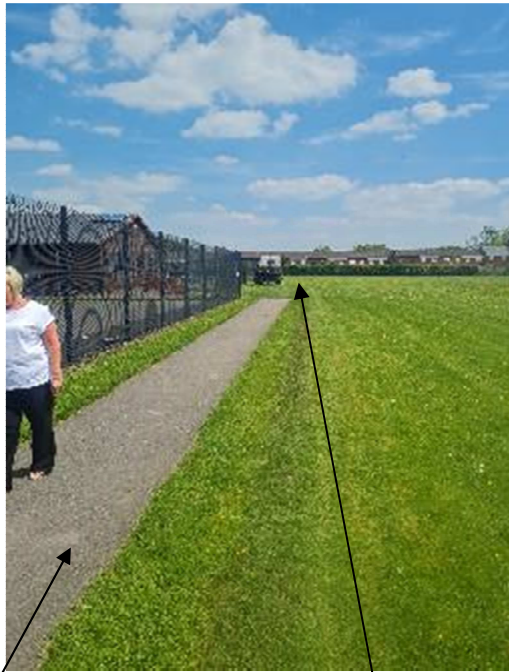

Planning Application LCC/2021/0022

Formation of a multi-use games area

West Lancashire Community High School, School Lane,
Chapel House, Skelmersdale

Planning Application LCC/2021/0022

Proposed MUGA and Proposed
Path and Gates

Planning Application LCC/2021/00/0022

Proposed MUGA, Path and Gates

School Lane

Tintagel

Planning Application LCC/2021/0022

Site Location Plan

Planning Application LCC/2020/0022 Multi use Games Area

Planning Application LCC/2021/0022

Existing Path

Proposed
MUGA and Path

Houses
on Tintagel

Location of
Proposed
Path

Proposed
MUGA

Planning Application LCC/2021/0022

View from nearest
Houses on School Lane

Existing
MUGA used
as a Carpark