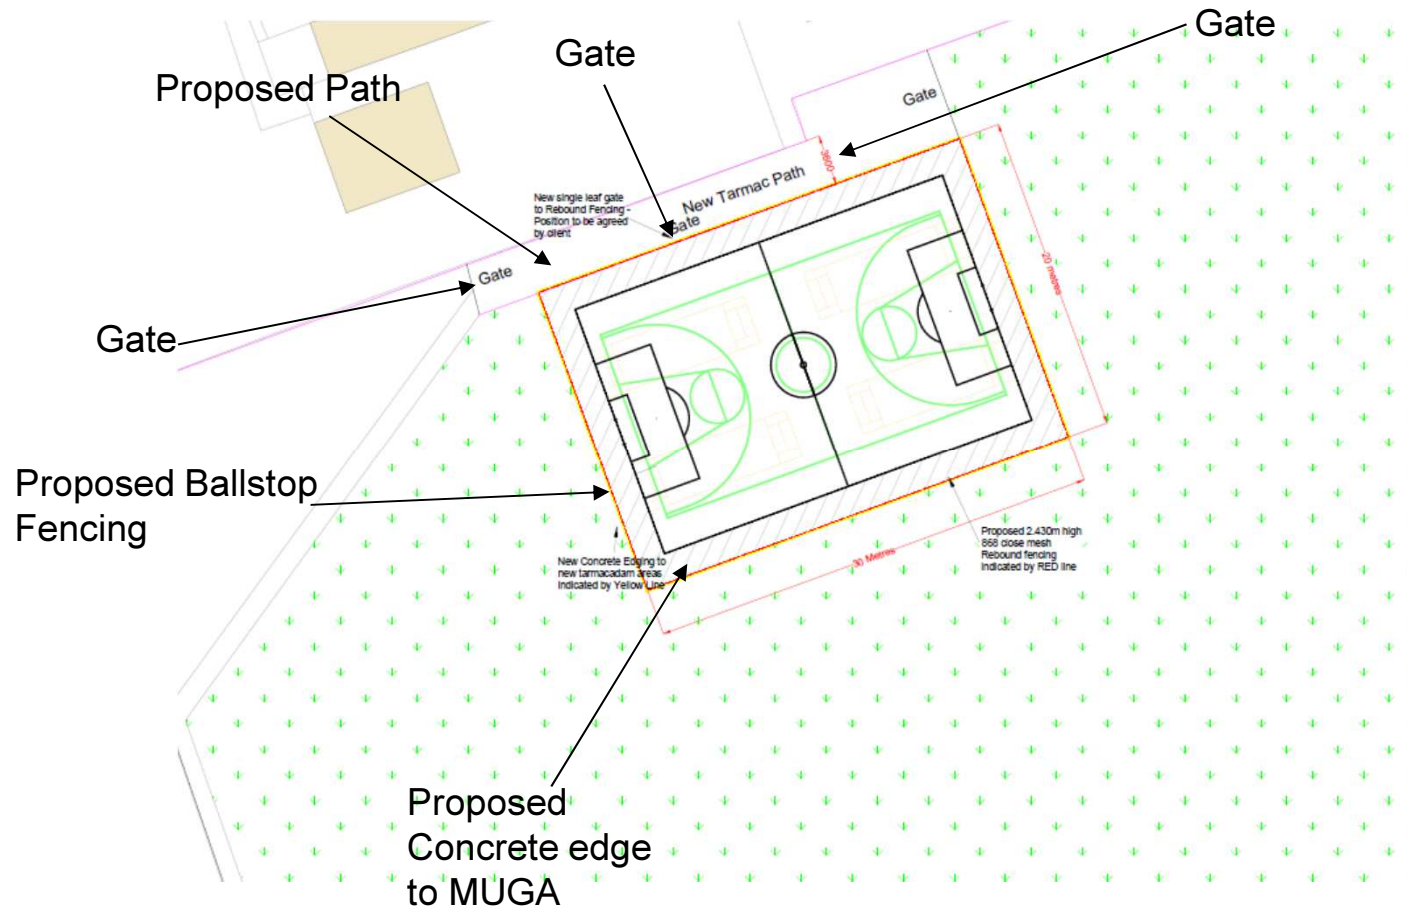

Planning Application LCC/2021/0022

Formation of a multi-use games area

West Lancashire Community High School, School Lane,
Chapel House, Skelmersdale

Planning Application LCC/2021/0022

Proposed MUGA and Proposed
Path and Gates

Planning Application LCC/2021/00/0022

Proposed MUGA, Path and Gates

School Lane

Tintagel

Planning Application LCC/2021/0022

Site Location Plan

Planning Application LCC/2020/0022 Multi use Games Area

Planning Application LCC/2021/0022

Existing Path

Proposed
MUGA and Path

Houses
on Tintagel

Location of
Proposed
Path

Proposed
MUGA

Planning Application LCC/2021/0022

View from nearest
Houses on School Lane

Existing
MUGA used
as a Carpark

Existing path that would lead
up to the Proposed MUGA

Existing
MUGA used
as a Carpark

Planning Application LCC/2021/0022 – View of existing games area