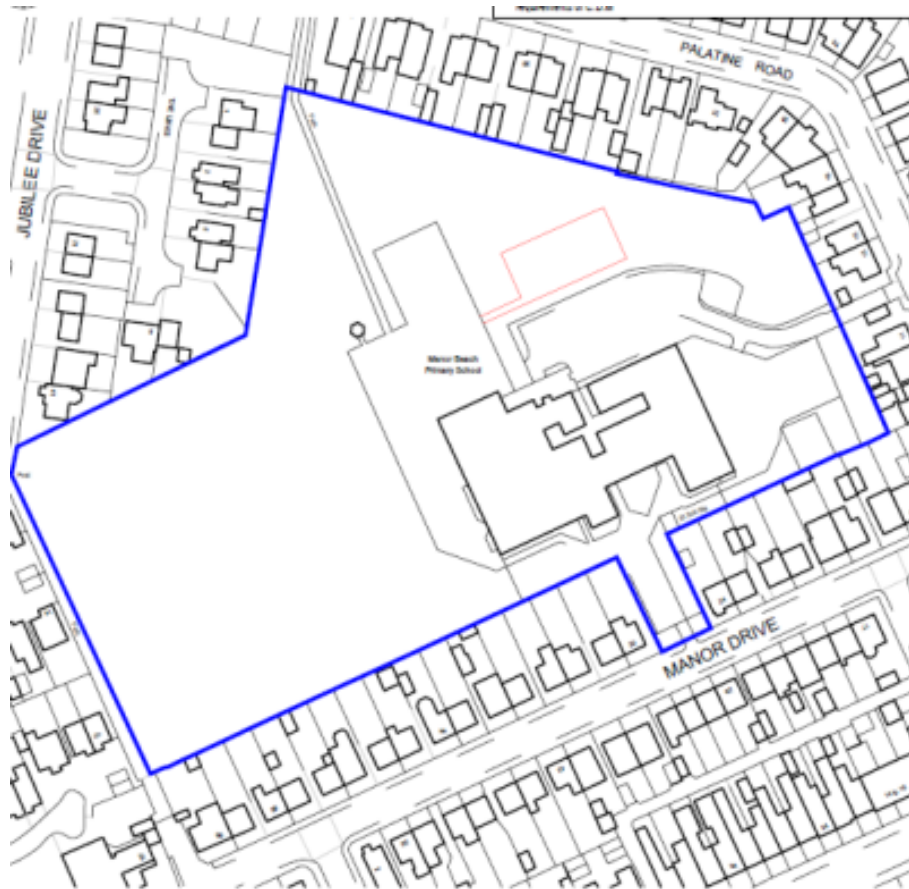

Planning application LCC/2022/0018

**Provision of multi use games area (MUGA)
and associated 3m high perimeter
fencing and connecting pathway**

**Manor Beach County Primary School,
Manor Drive, Thornton-Cleveleys**

Planning application LCC/2022/0018

Site Location Plan

Planning application LCC/2022/0018

Aerial View

Palatine Road

Application site

Manor Drive

Planning application LCC/2022/0018

Proposed site plan

Proposed multi use
games area

Existing playing
fields

Planning application LCC/2022/0018

View of houses on
Palatine Road from site

Planning application LCC/2022/0018

Adjacent car park to south