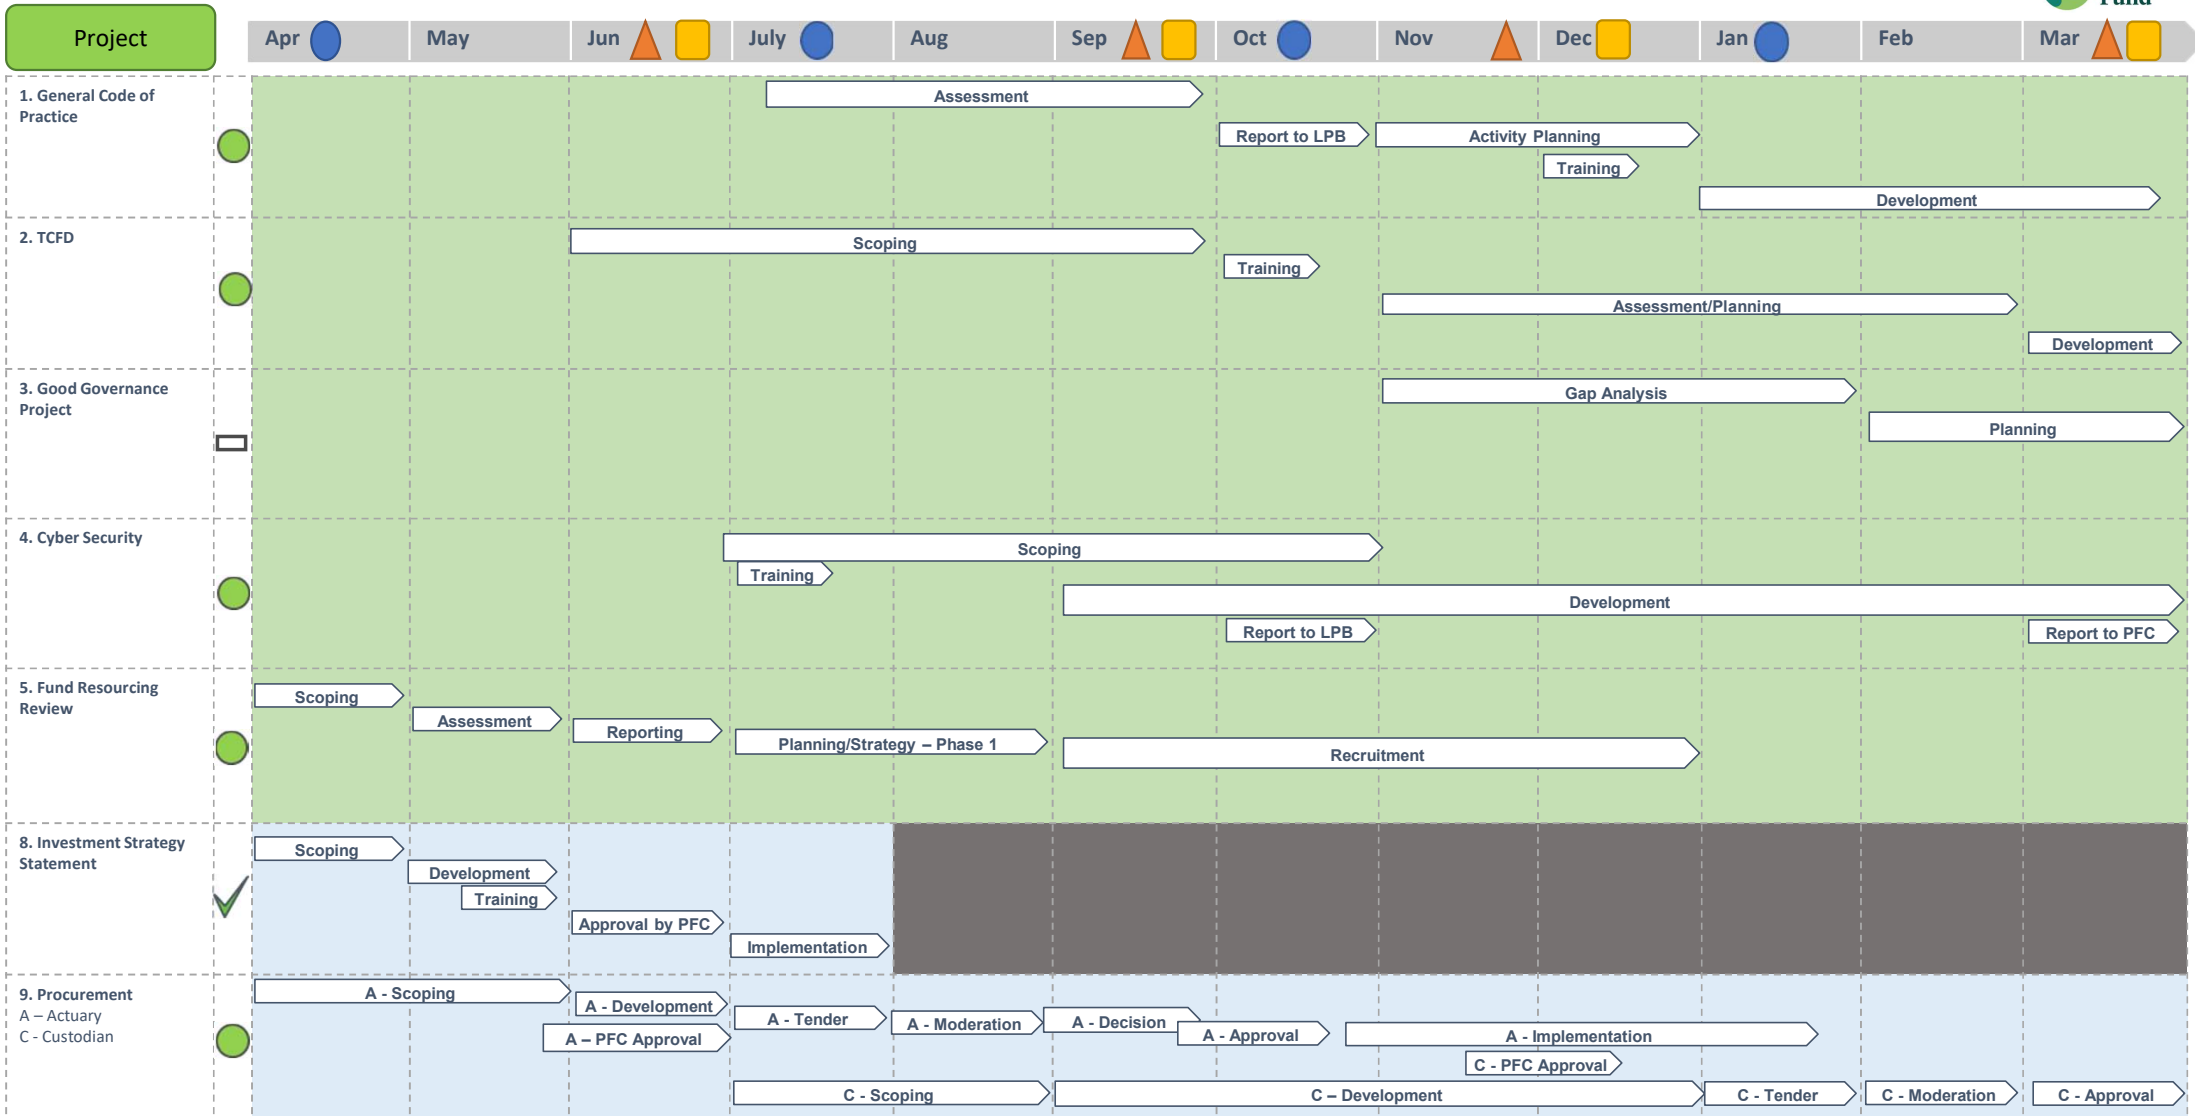

LCPF Strategic Plan Summary 2023/24

lancashirecountypensionfund.org.uk

Key:

Pension Fund Committee	■
Investment Panel	▲
Local Pension Board	●

Progress Indicator:

On Track	●
Minor Lag	●
Significant Lag	●
Completed	✓
Not Started	□

LCPF Projects 23/24

LCPF Projects 23/24