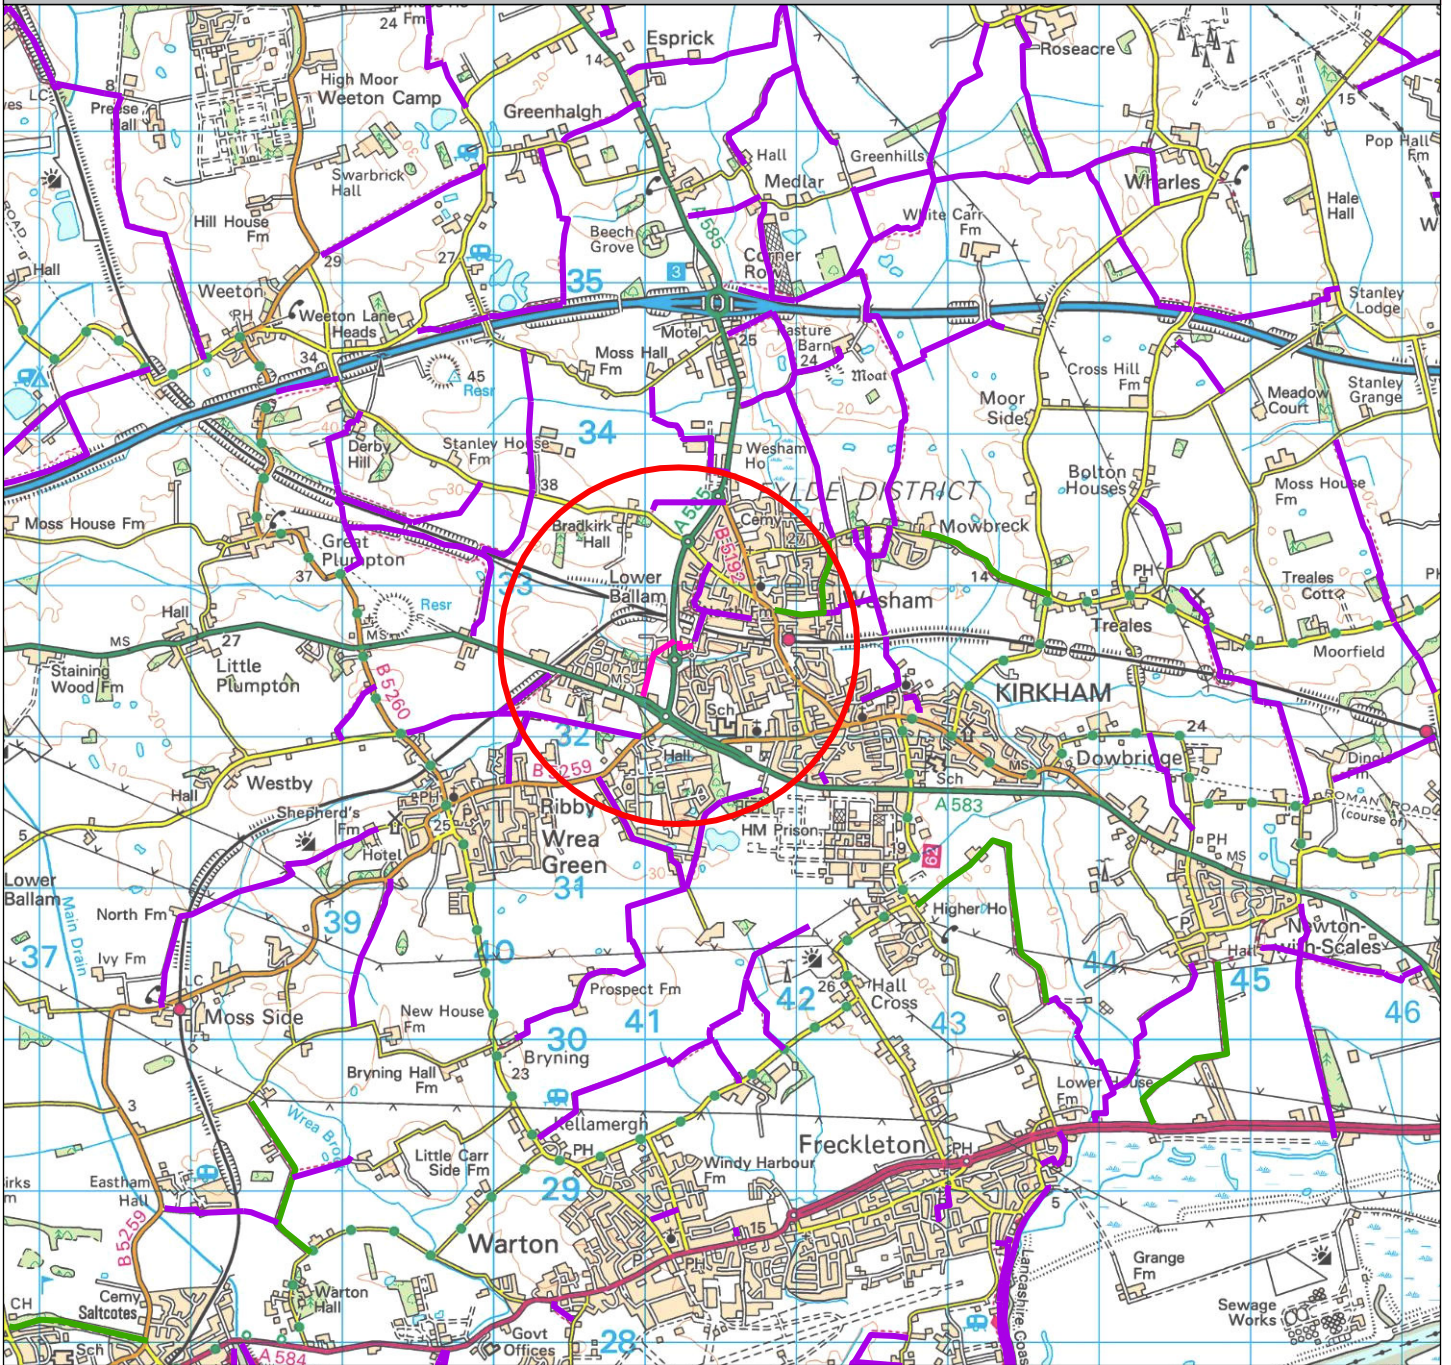

FP0501002 Kingfisher Pub, Kirkham

Author:

Date Created: 12/06/2024

Public Rights of Way

- Footpath
- Bridleway
- Restricted Byway
- Byway Open to All Traffic
- Temporary Closure

Map Scale: 1:50,000
Map Centre: 341507E 432339N