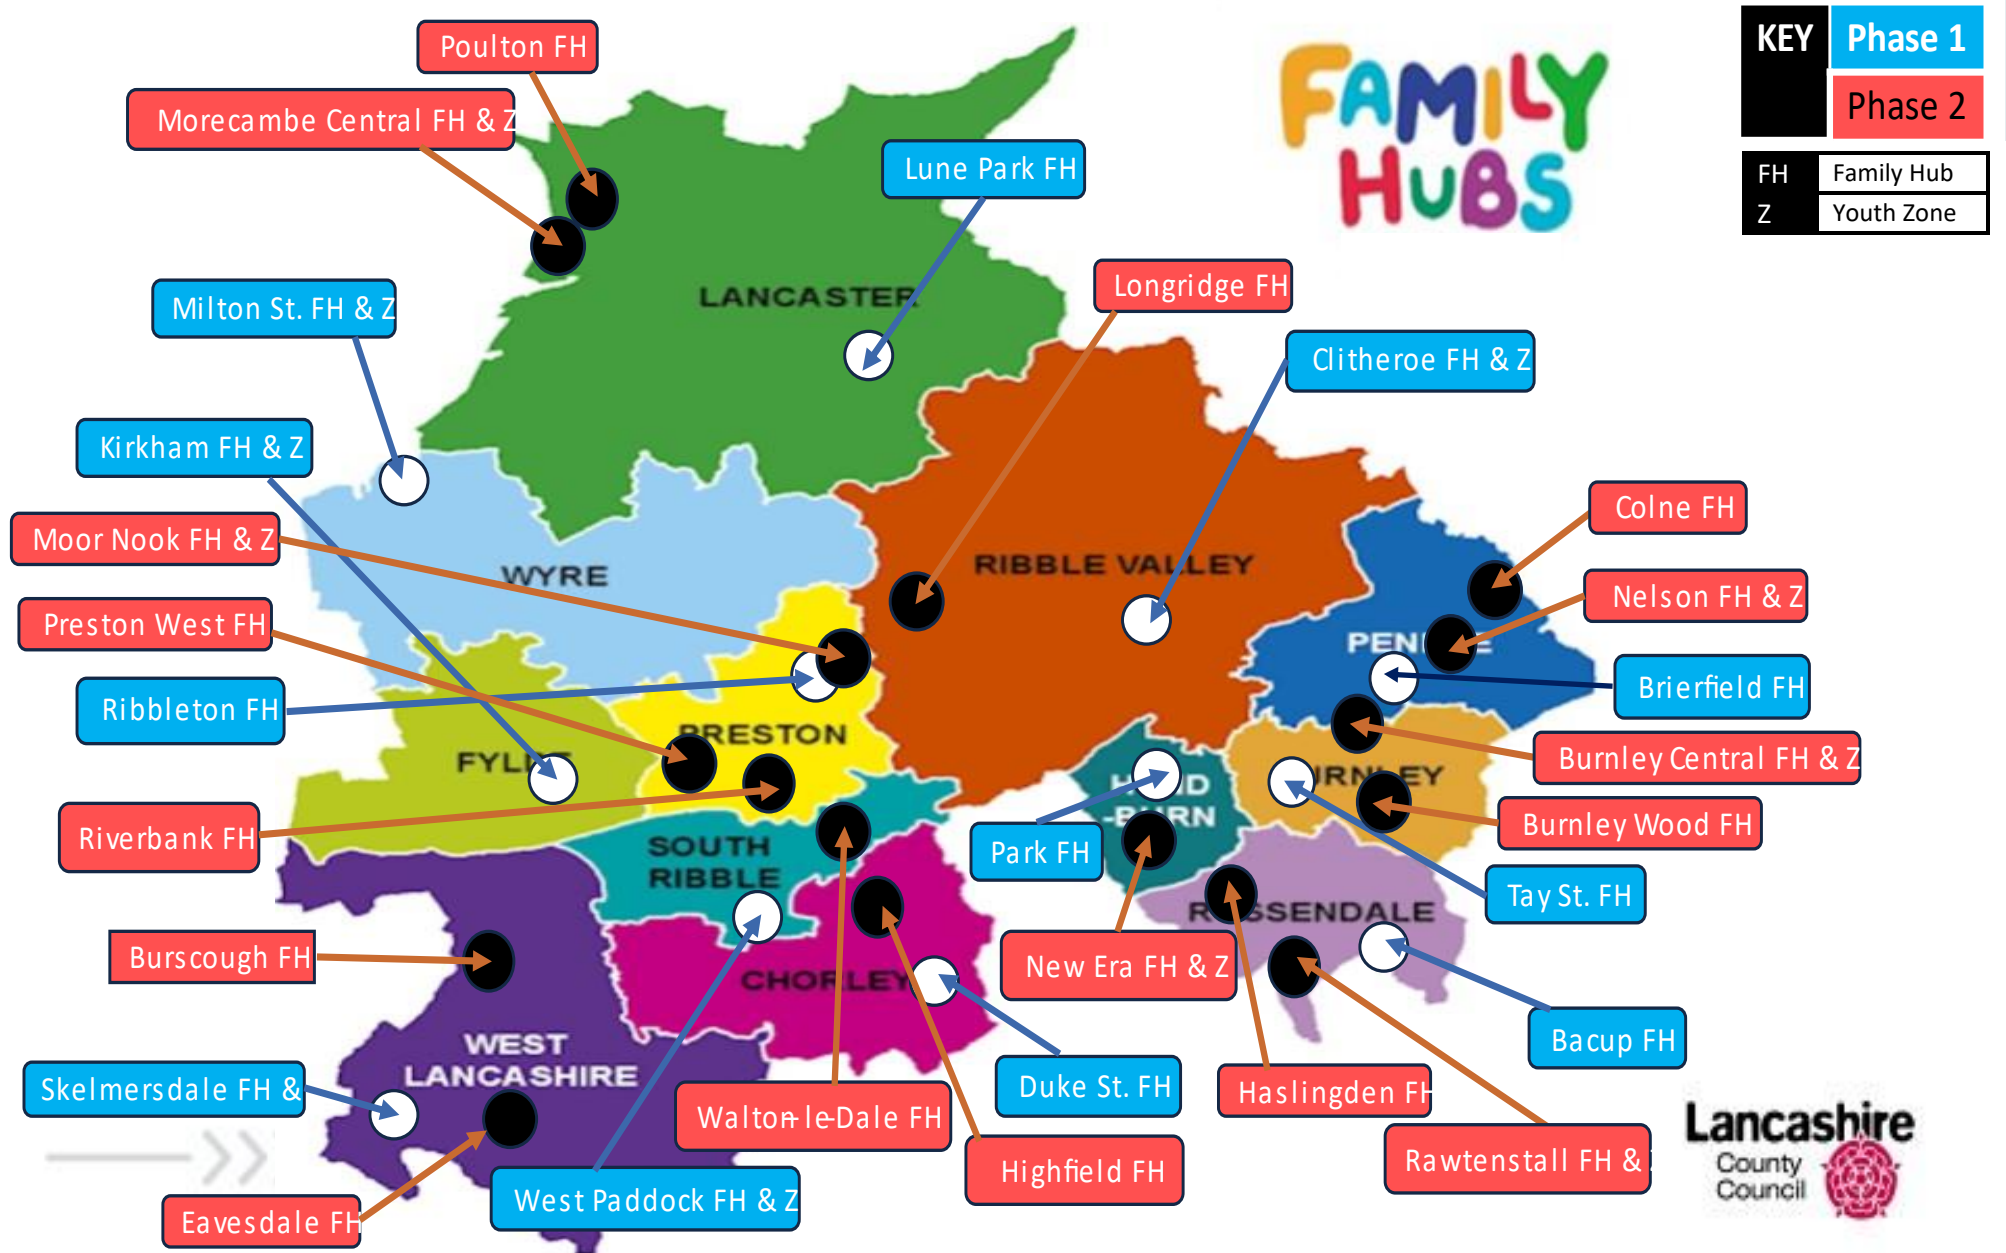

Family Hubs in Lancashire

KEY	Phase 1
	Phase 2

FH	Family Hub
Z	Youth Zone