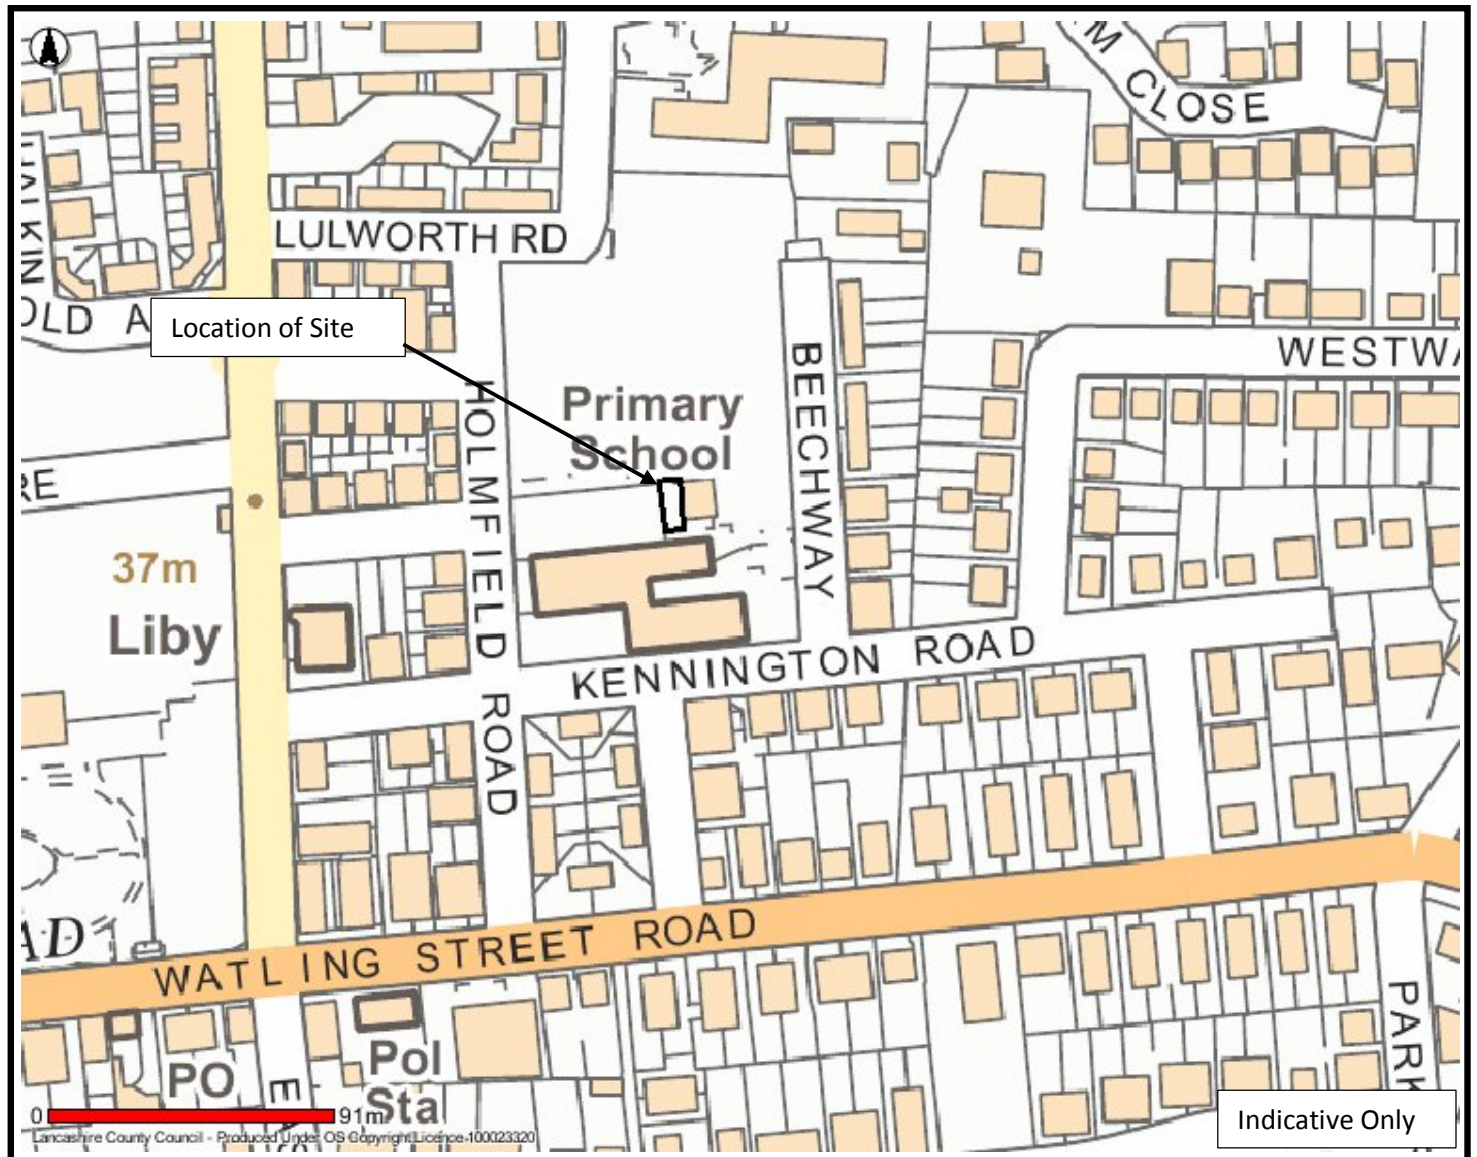

APPLICATION LCC/2016/0050 SINGLE STOREY MODULAR UNIT EXTENSION TO EXISTING MODULAR UNIT NURSERY SCHOOL. LITTLE ACORNS PRE-SCHOOL, C/O KENNINGTON PRIMARY SCHOOL, KENNINGTON ROAD, PRESTON.

This Map is reproduced from Ordnance Survey material with the permission of Ordnance Survey on behalf of the controller of Her Majesty's Stationery Office (C) Crown Copyright. Unauthorised reproduction infringes Crown Copyright and may lead to Prosecution or civil proceedings. Lancashire County Council Licence No. 100023320